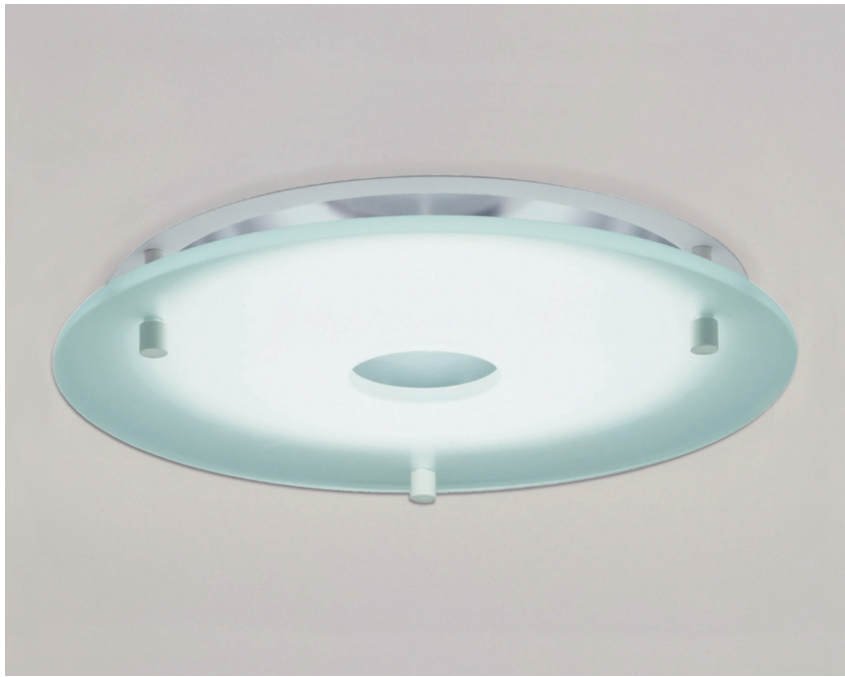

SPECTRUM
DECORATIVE TRIM
 FROSTED GLASS
 2" CENTER APERTURE

1TFG20
SERIES

FEATURES:

- 1TFG20- Frosted glass / acrylic provides small center diameter cut out for visual punch.

DECO-TRIM MODEL #	FINISHES
1TFG20 -Frosted Glass	.25 Soda Lime Standard
1TFA20 -Frosted Acrylic	BORO -add for Borosilicate (white) Glass
	<i>Spacers are Chrome</i>

TRIM DIMENSIONS

APERTURE	5"	6"	7"	8"	9"
A: Diameter	7.0	8.0	9.0	10.0	11.0
B: Center	2.0	2.0	2.0	2.0	2.0
C: Off-set	.75	.75	.75	.75	.75

SPECIFICATIONS:

<p>1</p>	<p>2</p>	<p>3</p>	<p>4</p>	<p>5</p>
<p>Choose FIXTURE from SG SERIES (Aperture and Housing)</p> <p>SG8V</p>	<p>Specify LAMP (Watts, Ballast, and Voltage)</p> <p>142 EX</p>	<p>Choose REFLECTOR (Trim, Options, Color and Finish)</p> <p>AR8115</p>	<p>Choose DECO-TRIM (Trim Model Number)</p> <p>1TFG20</p>	<p>FINISH SPECIFICATION</p> <p>SG8V 142 EX AR8115 1TFG20</p>