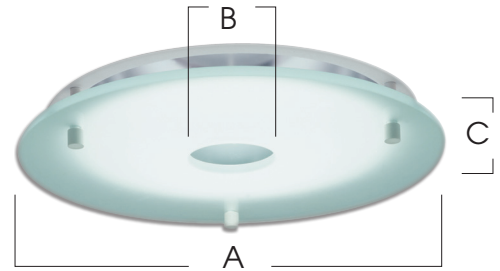

SPECTRUM
DECORATIVE TRIM
 FROSTED GLASS
 2" CENTER APERTURE

1TFG20
SERIES

FEATURES:

- 1TFG20- Frosted glass / acrylic provides small center diameter cut out for visual punch.

DECO-TRIM MODEL #	FINISHES
1TFG20 -Frosted Glass	.25 Soda Lime Standard
1TFA20 -Frosted Acrylic	BORO -add for Borosilicate (white) Glass
	<i>Spacers are Chrome</i>

TRIM DIMENSIONS

APERTURE	5"	6"	7"	8"	9"
A: Diameter	7.0	8.0	9.0	10.0	11.0
B: Center	2.0	2.0	2.0	2.0	2.0
C: Off-set	.75	.75	.75	.75	.75

SPECIFICATIONS:

<p>1</p>	<p>2</p>	<p>3</p>	<p>4</p>	<p>5</p>
<p>Choose FIXTURE from SG SERIES (Aperture and Housing)</p> <p>SG8V</p>	<p>Specify LAMP (Watts, Ballast, and Voltage)</p> <p>142 EX</p>	<p>Choose REFLECTOR (Trim, Options, Color and Finish)</p> <p>AR8115</p>	<p>Choose DECO-TRIM (Trim Model Number)</p> <p>1TFG20</p>	<p>FINISH SPECIFICATION</p> <p>SG8V 142 EX AR8115 1TFG20</p>