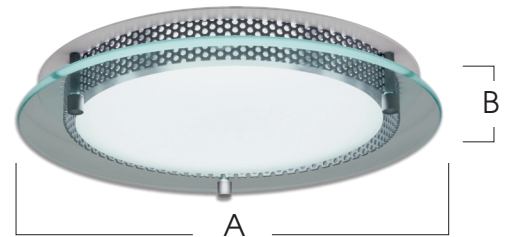

**SPECTRUM
DECORATIVE TRIM**
FROSTED GLASS
with PERFORATED DETAIL

**1T-PERF
SERIES**

FEATURES:

- 1TCFGT PERF- Provides 1-tier center frosted glass with perforated aluminum diffuser for an added design element.

DECO-TRIM MODEL #	.25 Soda Lime Standard
1TCFGT PERF -Perforated Ring w/ Glass Tier (consult factory)	BORO -add for Borosilicate (white) Glass <i>Spacers are Chrome</i>

TRIM DIMENSIONS

APERTURE	6"	7"	8"	9"	10"H	10"V	12"
A: Diameter	8.0	9.0	10.0	11.0	11.5	12.31	14.0
B: Off-set	.75	.75	.75	.75	.75	.75	.75

SPECIFICATIONS:

<p>1</p>	<p>2</p>	<p>3</p>	<p>4</p>	<p>5</p>
<p>+</p>	<p>+</p>	<p>+</p>	<p>=</p>	
<p>Choose FIXTURE from SG SERIES (Aperture and Housing)</p> <p>SG8V</p>	<p>Specify LAMP (Watts, Ballast, and Voltage)</p> <p>142 EX</p>	<p>Choose REFLECTOR (Trim, Options, Color and Finish)</p> <p>AR8115</p>	<p>Choose DECO-TRIM (Trim Model Number)</p> <p>1TCFGT PERF</p>	<p>FINISH SPECIFICATION</p> <p>SG8V 142 EX AR8115 1TCFGT PERF</p>