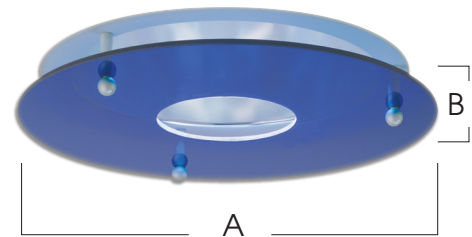

**SPECTRUM
DECORATIVE TRIM**
COBALT BLUE
OPEN GLASS TIER

**1TCBG
SERIES**

FEATURES:

- 1TCBG offers a cobalt blue glass tier, solid or open.

DECO-TRIM MODEL #									
1TCBG-1 Cobalt Blue Glass Tier									
1TCBGO-1 Cobalt Blue Glass Tier with Center Opening									

TRIM DIMENSIONS

APERTURE	4"	5"	6"	7"	8"	9"	10"H	10"V	12"
A: Diameter	6.0	7.0	8.0	9.0	10.0	11.0	11.5	12.31	14.25
B: Offset	.75	.75	.75	.75	.75	.75	.75	.75	.75

SPECIFICATIONS:

<p>1</p> <p>Choose FIXTURE from SG SERIES (Aperture and Housing)</p> <p>SG8V</p>	<p>+</p> <p>2</p> <p>Specify LAMP (Watts, Ballast, and Voltage)</p> <p>142 EX</p>	<p>+</p> <p>3</p> <p>Choose REFLECTOR (Trim, Options, Color and Finish)</p> <p>AR8115</p>	<p>+</p> <p>4</p> <p>Choose DECO-TRIM (Trim Model Number)</p> <p>1TCBG</p>	<p>=</p> <p>5</p> <p>FINISH SPECIFICATION</p> <p>SG8V 142 EX AR8115 1TCBG</p>
---	---	---	--	---