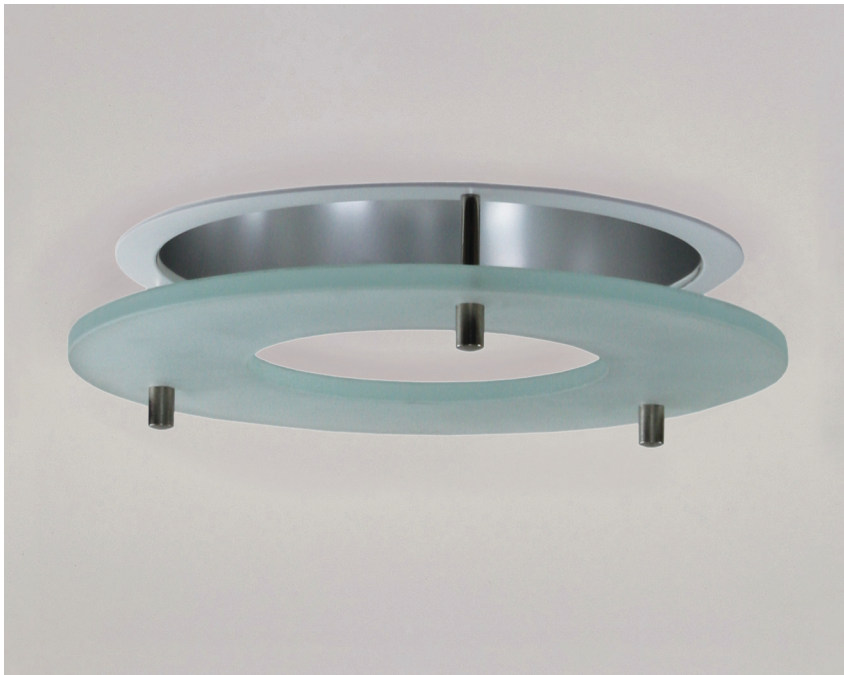

**SPECTRUM
DECORATIVE TRIM**
FROSTED GLASS
RING / TIER

**1FGR
SERIES**

FEATURES:

- 1FGR- Frosted / Clear glass or acrylic ring can be specified on most Spectrum SG fixtures.
- Glass / Acrylic ring adds visual brightness without reducing fixture efficiency.
- Easy relamping through aperture.

DECO-TRIM MODEL #	FINISHES
1FGR -Frosted Glass Ring/Tier	.25 Soda Lime Standard
1CGR -Clear Glass Ring/Tier (Soda-Lime Glass is Standard)	BORO -add for Borosilicate (white) Glass
1FAR -Frosted Acrylic Ring/Tier	<i>Spacers are Chrome</i>
1CAR -Clear Acrylic Ring/Tier	

TRIM DIMENSIONS

APERTURE	3.5" AG/DG	4"	5"	6"	7"	8"	9"	10"H	10"V	12"
A: Diameter	5.87	6.0	7.0	8.0	9.0	10.0	11.0	11.5	12.31	14.0
B: Off-set	.75	.75	.75	.75	.75	.75	.75	.75	.75	.75

SPECIFICATIONS:

<p>1</p>	<p>2</p>	<p>3</p>	<p>4</p>	<p>5</p>
<p>Choose FIXTURE from SG SERIES (Aperture and Housing)</p> <p>SG8V</p>	<p>Specify LAMP (Watts, Ballast, and Voltage)</p> <p>142 EX</p>	<p>Choose REFLECTOR (Trim, Options, Color and Finish)</p> <p>AR8115</p>	<p>Choose DECO-TRIM (Trim Model Number)</p> <p>1FGR</p>	<p>FINISH SPECIFICATION</p> <p>SG8V 142 EX AR8115 1FRG</p>