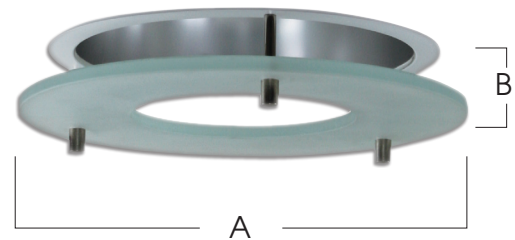

**SPECTRUM
DECORATIVE TRIM**
FROSTED GLASS
RING / TIER

**1FGR
SERIES**

FEATURES:

- 1FGR- Frosted / Clear glass or acrylic ring can be specified on most Spectrum SG fixtures.
- Glass / Acrylic ring adds visual brightness without reducing fixture efficiency.
- Easy relamping through aperture.

DECO-TRIM MODEL #	FINISHES
1FGR -Frosted Glass Ring/Tier	.25 Soda Lime Standard
1CGR -Clear Glass Ring/Tier (Soda-Lime Glass is Standard)	BORO -add for Borosilicate (white) Glass
1FAR -Frosted Acrylic Ring/Tier	<i>Spacers are Chrome</i>
1CAR -Clear Acrylic Ring/Tier	

TRIM DIMENSIONS

APERTURE	3.5" AG/DG	4"	5"	6"	7"	8"	9"	10"H	10"V	12"
A: Diameter	5.87	6.0	7.0	8.0	9.0	10.0	11.0	11.5	12.31	14.0
B: Off-set	.75	.75	.75	.75	.75	.75	.75	.75	.75	.75

SPECIFICATIONS:

<p>1</p>	<p>2</p>	<p>3</p>	<p>4</p>	<p>5</p>
<p>Choose FIXTURE from SG SERIES (Aperture and Housing)</p> <p>SG8V</p>	<p>Specify LAMP (Watts, Ballast, and Voltage)</p> <p>142 EX</p>	<p>Choose REFLECTOR (Trim, Options, Color and Finish)</p> <p>AR8115</p>	<p>Choose DECO-TRIM (Trim Model Number)</p> <p>1FGR</p>	<p>FINISH SPECIFICATION</p> <p>SG8V 142 EX AR8115 1FRG</p>