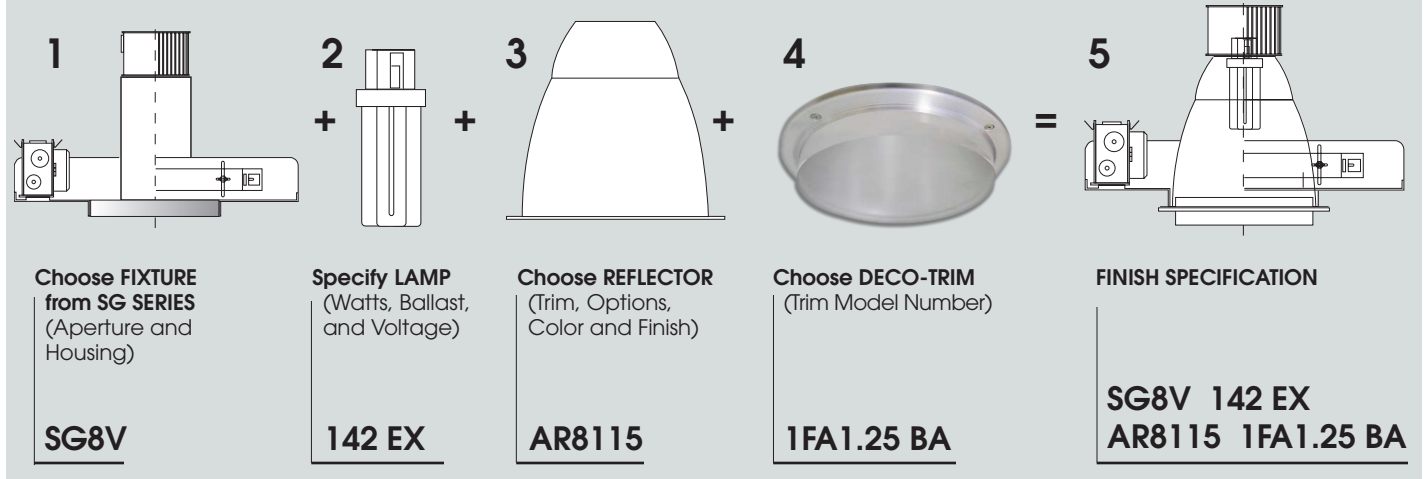

**SPECTRUM
DECORATIVE TRIM
CAST ACRYLIC
ELEMENT**

**1FA1.25
SERIES**

FEATURES:

- 1FA1.25 offers a solid cast acrylic element with multiple trim finishes.

DECO-TRIM MODEL # FA1.25- 1.25" Deep Frosted Acrylic	FINISHES GW -Gloss White BA -Brushed Aluminum MB -Matte Black CC -Custom Color
WL - Wet Location (option)	

TRIM DIMENSIONS

APERTURE	8"
A: Diameter	7.45
B: Offset	1.25

TRIM DIMENSIONS:
AVAILABLE 8"
SERIES ONLY

SPECIFICATIONS:

Dimensions shown are nominal. Spectrum Lighting is continually improving products and reserves the right to make changes that will not alter performance or appearance with or without written notice.