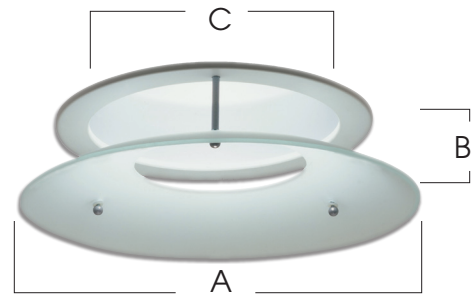

**SPECTRUM
DECORATIVE TRIM**
CONVEX FROSTED
GLASS/ACRYLIC TIER

1CVT*
SERIES

FEATURES:

- 1CVT offers a convex frosted glass or acrylic tier with 14" diameter.

DECO-TRIM MODEL #	FINISHES
1CVT-12- 12" Convex Frosted Tier	FG- Frosted Glass
1CVT-14- 14" Convex Frosted Tier	FA- Frosted Acrylic

TRIM DIMENSIONS

APERTURE	9"
A: Diameter	13.87
B: Offset	1.5
C: Opening	6

TRIM DIMENSIONS:
AVAILABLE 9"
SERIES ONLY

SPECIFICATIONS:

<p>1</p>	<p>2</p>	<p>3</p>	<p>4</p>	<p>5</p>
<p>Choose FIXTURE from SG SERIES (Aperture and Housing)</p> <p>SG9V</p>	<p>Specify LAMP (Watts, Ballast, and Voltage)</p> <p>142 EX</p>	<p>Choose REFLECTOR (Trim, Options, Color and Finish)</p> <p>AR9115</p>	<p>Choose DECO-TRIM (Trim Model Number)</p> <p>1CVT12FG</p>	<p>FINISH SPECIFICATION</p> <p>SG9V 142 EX AR9115 1CVT12FG</p>