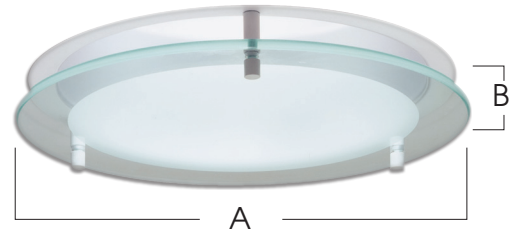

**SPECTRUM
DECORATIVE TRIM**
CENTER FROSTED
GLASS TIER

**1CFGT
SERIES**

FEATURES:

- 1CFGT- Center frosted Deco-Trim may be specified on most Spectrum SG fixtures.
- The combination of clear glass and a glare reducing center frosted area makes this trim one of the most popular.

DECO-TRIM MODEL #	FINISHES
1CFGT-1 Center Frosted Glass Tier	.25 Soda Lime Standard
1CLGT-1 Clear Glass Tier	BORO -add for Borosilicate (white)
1CFAT-1 Center Frosted Acrylic Tier	Glass
1CLAT-1 Clear Acrylic Tier	<i>Spacers are Chrome</i>

TRIM DIMENSIONS

APERTURE	3.5" AG/DG	4"	5"	6"	7"	8"	9"	10"H	10"V	12"
A: Diameter	5.87	6.0	7.0	8.0	9.0	10.0	11.0	11.5	12.31	14.0
B: Off-set	.75	.75	.75	.75	.75	.75	.75	.75	.75	.75

SPECIFICATIONS:

<p>1</p>	<p>2</p>	<p>3</p>	<p>4</p>	<p>5</p>
<p>Choose FIXTURE from SG SERIES (Aperture and Housing)</p> <p>SG8V</p>	<p>Specify LAMP (Watts, Ballast, and Voltage)</p> <p>142 EX</p>	<p>Choose REFLECTOR (Trim, Options, Color and Finish)</p> <p>AR8115</p>	<p>Choose DECO-TRIM (Trim Model Number)</p> <p>1TCFG</p>	<p>FINISH SPECIFICATION</p> <p>SG8V 142 EX AR8115 1TCGF</p>