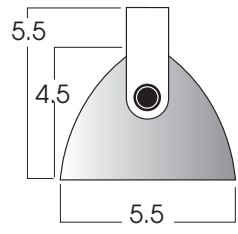

INFINIUM™ LED
LED TRACK LIGHT
 30 WATT MAXIMUM

TS7580
SPECTRUM
INFINIUM™

PRODUCT INFORMATION:

- Spectrac TS7580LED high output LED track light ideal for large area illumination and for wall wash.
- 50,000 hours rated LED systems life.
- All Fixtures can be adjusted 90° vertically.
- Fixtures with a single mounting point can be rotated 358° horizontally.
- All LED modules are replaceable and upgradable.
- Manufactured and tested to UL Standard No. 8750.