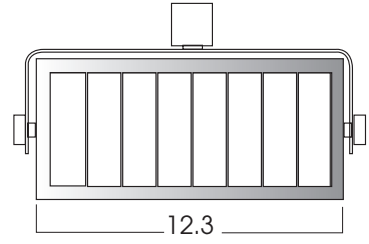

INFINIUM™ LED
LED TRACK LIGHT
 30 WATT MAXIMUM

TS7580
SPECTRUM
INFINIUM™

PRODUCT INFORMATION:

- Spectrac TS7580LED high output LED track light ideal for large area illumination and for wall wash.
- 50,000 hours rated LED systems life.
- All Fixtures can be adjusted 90° vertically.
- Fixtures with a single mounting point can be rotated 358° horizontally.
- All LED modules are replaceable and upgradable.
- Manufactured and tested to UL Standard No. 8750.

MODEL	LED	KELVIN	DRIVER	ADAPTOR	FINISH	ACCESSORIES
TS7580LED- LED Wall Wash Track Fixture	20W 30W	27K -2700° K 31K -3100° K 35K -3500° K 41K -4100° K 51K -5100° K	E1 -Electronic,120V E2 -Electronic,277V Non-Dimmable	GES66 -Works with GET Track TEK100 -Works with TEK Track HTEK100 -Works with HTEK Track GA100 -Works with XTS Track GES70 -Monopoint Canopy	MT -Mini Textured Silver MB -Matte Black MW -Matte White CC -Custom Color *See SPECTRUM color chart for a full list of colors (MT/MB/-with black adaptor & cord MW-with white adaptor & cord)	SO -Micro Prism Solite™ lens
TS7580LED	30W	31K	E1	TEK100	MT	SO