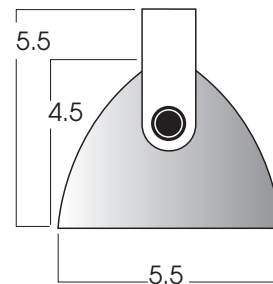

**SPEC TRACK  
COMPACT FLUORESCENT**  
2 x 32 WATT MAXIMUM

**TS7580  
SERIES**

**PRODUCT INFORMATION:**

- Spectrum compact fluorescent track fixtures are ideal for large area illumination and for wall washing.
- High lumen compact fluorescent lamps are energy efficient.
- All Fixtures can be adjusted 90° vertically.
- Fixtures with a single mounting point can be rotated 358° horizontally.
- Lenses available.
- Manufactured and tested to UL Standard No. 1598.