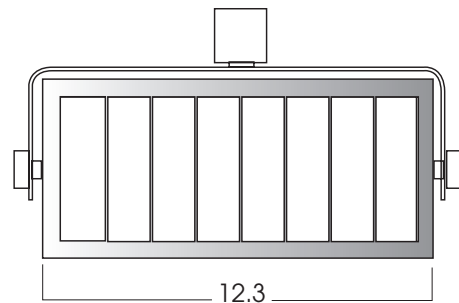

**SPEC TRACK  
COMPACT FLUORESCENT**  
2 x 32 WATT MAXIMUM

**TS7580  
SERIES**

**PRODUCT INFORMATION:**

- Spectrum compact fluorescent track fixtures are ideal for large area illumination and for wall washing.
- High lumen compact fluorescent lamps are energy efficient.
- All Fixtures can be adjusted 90° vertically.
- Fixtures with a single mounting point can be rotated 358° horizontally.
- Lenses available.
- Manufactured and tested to UL Standard No. 1598.

MODEL	WATTS	BALLAST	OPTIONS	ADAPTOR	FINISH	ACCESSORIES
<b>TS7580-</b> Open 12" Track Mounted Fixture	(2) <b>13QPL</b> (1) <b>18QPL</b> (standard)	<b>E1</b> -Electronic, 120v <b>E2</b> -Electronic, 277v	<b>FS</b> -Fuse holder and fuse <b>SW</b> -Switch	<b>GES66</b> -Works with GET Track <b>TEK100</b> -Works with TEK Track <b>HTEK100</b> -Works with HTEK Track <b>GA100</b> -Works with XTS Track <b>GES70</b> -Monopoint Canopy	<b>MW</b> -Matte White <b>MB</b> -Matte Black <b>PT</b> -Platinum Silver	<b>SO</b> -Micro Prism Solite™ lens <b>GL</b> -Tempered Glass Lens  Lens available on TS7580 (without louver)
<b>TS7580L-</b> Louvered 12" Track Mounted Fixture						
<b>TS7580</b>	<b>218</b>	<b>E1</b>	<b>SW</b>	<b>TEK100</b>	<b>MW</b>	<b>GL</b>