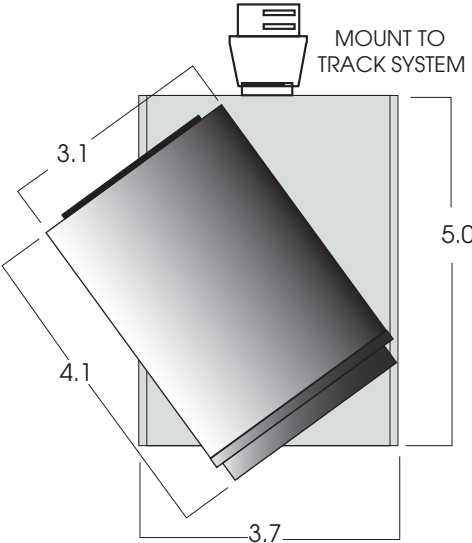

**SPEC TRAK SERIES
MODULAR METAL HALIDE**
T4 / T4.5 -70 WATT MAXIMUM

PRODUCT INFORMATION:

- SPECTRUM Lighting's "Spec Trak" Metal Halide track series features the latest in lamp/ballast/reflector technology.
- Sleek design fits into any environment.
- Designed for T4 lamps. Lamp base G8.5.
- Energy-efficient ballast.
- Interchangeable reflectors and lenses.
- Wide choice of track adaptors.
- UL Listed.

- Interchangeable reflectors allow on-site modifications to the distribution of light.
- Lenses are easily changed.
- Compact fixture with compact ballast compartment (mini ballast)

MODEL	WATTS	BALLAST	LAMPS	REFLECTOR	LENS	FINISH	ADAPTOR
STX4MH- Spec Trak Series, 4" Metal Halide	39 70	E1 -Electronic, 120v E2 -Electronic, 277v	T4 T4.5	ND -12° Spot MD -24° Narrow Flood WD -38° Flood	GL -Tempered Glass Lens (standard) PG -Prismatic Glass Lens FG -Frosted Glass Lens SO -Micro Prism Solite™ Lens	MT -Mini Texture Silver MW -Matte White MB -Matte Black CC -Custom Color	TM3 -For Basix Track GES66 -Works with GET Track TEK100 -Works with TEK Track HTEK100 -Works with HTEK Track GA100 -Works with XTS Track GES70 -Monopoint Canopy
STX4MH	70	E1	T4	ND	GL	MT	TEK100

*Lamp Base
G8.5

Dimensions shown are nominal. Spectrum Lighting is continually improving products and reserves the right to make changes that will not alter performance or appearance with or without written notice.