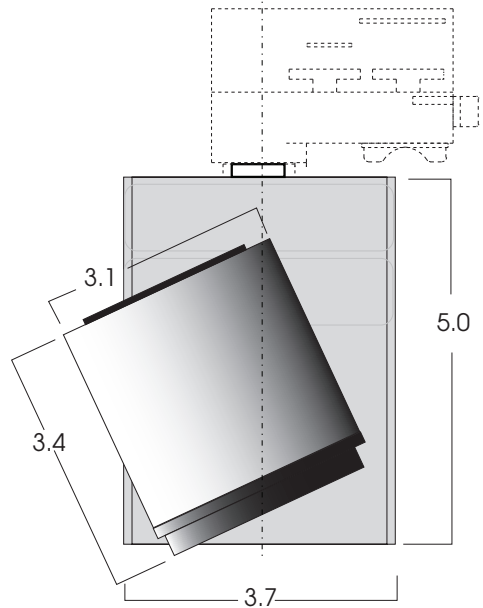

**SPEC TRAK SERIES  
MODULAR METAL HALIDE**  
35 WATT MAXIMUM

**PRODUCT INFORMATION:**

- SPECTRUM Lighting's "Spec Trak" Metal Halide track series features the latest in lamp/ballast/reflector technology.
- Sleek design fits into any environment.
- Designed for BT5 lamps.
- Energy-efficient ballast.
- Interchangeable reflectors and lenses.
- Wide choice of track adaptors.
- UL Listed.

- Interchangeable reflectors allow on-site modifications to the distribution of light.
- Lenses are easily changed.
- Compact fixture with compact ballast compartment (mini ballast)

MODEL	WATTS	BALLAST	LAMPS	REFLECTOR	LENS	FINISH	ADAPTOR
<b>STX3MH-</b> Spec Trak Series, 3" Metal Halide	<b>15</b> <b>20</b> <b>39</b>	<b>E1</b> -Electronic, 120v <b>E2</b> -Electronic, 277v	<b>BT5</b> (T3½) <b>T4</b> (66.5)	<b>ND</b> -12° Spot <b>MD</b> -24° Narrow Flood <b>WD</b> -38° Flood	<b>GL</b> -Tempered Glass Lens (standard) <b>PG</b> -Prismatic Glass Lens <b>FG</b> -Frosted Glass Lens <b>SO</b> -Micro Prism Solite™ Lens <b>SN</b> -Snoot <b>HL</b> -Hex Louver	<b>MT</b> -Mini Texture Silver <b>MW</b> -Matte White <b>MB</b> -Matte Black <b>CC</b> -Custom Color	<b>TM3</b> -For Basix Track <b>GES66</b> -Works with GET Track <b>TEK100</b> -Works with TEK Track <b>HTEK100</b> -Works with HTEK Track <b>GA100</b> -Works with XTS Track <b>GES70</b> -Monopoint Canopy
<b>STX3MH</b>	<b>20</b>	<b>E1</b>	<b>BT5</b>  *Lamp Base PGJ5	<b>ND</b>	<b>GL</b>	<b>MT</b>	<b>TEK100</b>

Dimensions shown are nominal. Spectrum Lighting is continually improving products and reserves the right to make changes that will not alter performance or appearance with or without written notice.

<b>PROJECT:</b>	<b>TYPE:</b>
<b>CAT. NO.:</b>	