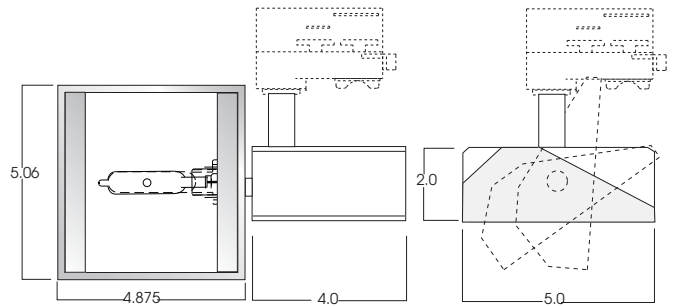

SPECTRUM "SPECTRAK" T4 MH WALL WASH 70 WATTS MAXIMUM

FEATURES:

- SPECTRUM Lighting's "SPEC TRAK" metal halide track series features the latest in lamp/ballast/reflector technology.
- Adjustable mini wall wash for T4 lamps.
- Wide distribution for efficient wall illumination. Ideal for displays and large areas.
- Designed for T4 lamp, lamp base G8.5.
- Rotation lock available on TEK100, HTEK100 and GA100 adaptors.
- Fixture easily adjusts 100°.
- Manufactured and tested to UL Standard No. 1598/ETL listed.

MODEL	WATTAGE	BALLAST	LAMP	OPTIONS	ADAPTOR/MOUNT	TRACK TYPE	FINISH	ACCESSORIES*
STWX4MH Wall wash mini for T4 lamps	20 39 70	EX- Mini Electronic 120/277	T4	FS- Fuse SW- Switch	GES66 - 120 v 1, 2 Circuit/1 neutral TEK100 - 120 v, 2 Circuit/ 2 neutral HTEK100 - 277 v, 2 Circuit/ 2 neutral GA100 - 120 v, 3 Circuit/ 2 neutral GES70 - Mono point Canopy	GES GET TEK HTEK XTSA	MW - Matte White MB - Matte Black PT - Platinum	GL - Tempered Glass Lens (standard) IX - Industrex Micro Prismatic Lens
EXAMPLE: STWX4MH	39	EX	T4	/	/TEK100		/MW	/GL