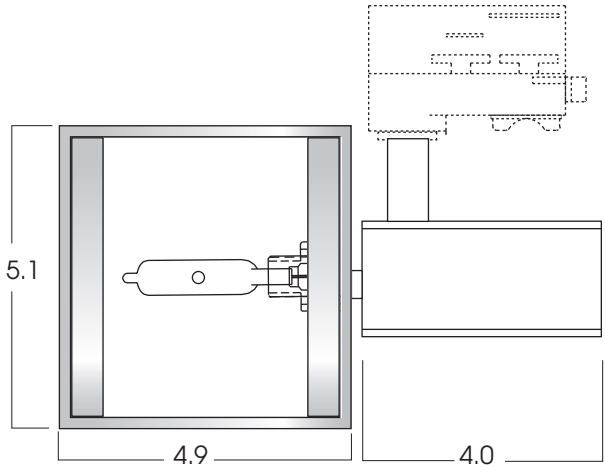

**SPEC TRAK SERIES**  
**T4 METAL HALIDE WALL WASH**  
 70 WATT MAXIMUM

**PRODUCT INFORMATION:**

- SPECTRUM Lighting's "Spec Trak" Metal Halide track series features the latest in lamp/ballast/reflector technology.
- Adjustable mini wall wash for T4 lamps.
- Wide distribution for efficient wall illumination. Ideal for displays and large areas.
- Designed for T4 lamp. Lamp base G8.5.
- Rotation lock available on TEK100, HTEK100 and GA100 adaptors.
- Fixture easily adjusts 100°.
- Manufactured and tested to UL Standard No. 1598. ETL Listed.

MODEL	WATTS	BALLAST	LAMPS	ADAPTOR	FINISH	LENS
<b>STWX4MH</b> - Spec Trak Series, T4 Lamp Mini Wall Wash	<b>39</b> <b>70</b>	<b>E1</b> -Electronic, 120v <b>E2</b> -Electronic, 277v	<b>T4</b>	<b>TM3</b> -For Basix Track <b>GES66</b> -Works with GET Track <b>TEK100</b> -Works with TEK Track <b>HTEK100</b> -Works with HTEK Track <b>GA100</b> -Works with XTS Track <b>GES70</b> -Monopoint Canopy	<b>MW</b> -Matte White <b>MB</b> -Matte Black <b>MT</b> -Mini Texture Silver	<b>GL</b> -Tempered Glass Lens (standard) <b>SO</b> -Micro Prism Solite™ Lens
<b>STWX4MH</b>	<b>39</b>	<b>E1</b>	<b>T4</b>  *Lamp Base G8.5	<b>TEK100</b>	<b>MW</b>	<b>GL</b>