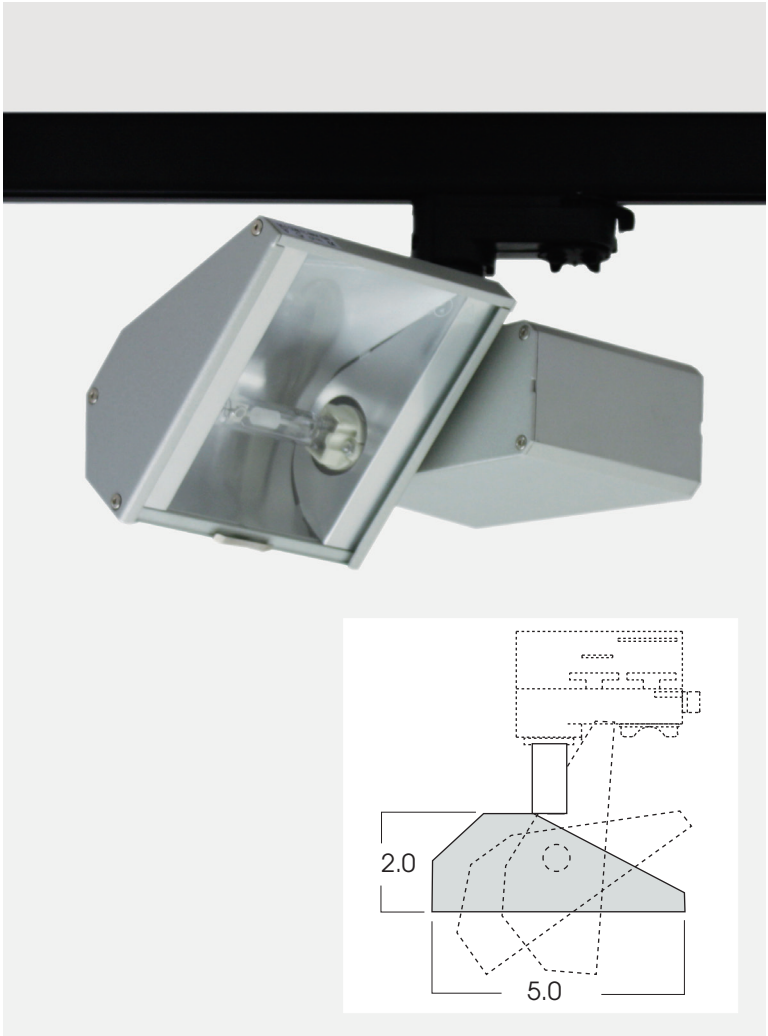

**SPEC TRAK SERIES**  
**T4 METAL HALIDE WALL WASH**  
 70 WATT MAXIMUM

**PRODUCT INFORMATION:**

- SPECTRUM Lighting's "Spec Trak" Metal Halide track series features the latest in lamp/ballast/reflector technology.
- Adjustable mini wall wash for T4 lamps.
- Wide distribution for efficient wall illumination. Ideal for displays and large areas.
- Designed for T4 lamp. Lamp base G8.5.
- Rotation lock available on TEK100, HTEK100 and GA100 adaptors.
- Fixture easily adjusts 100°.
- Manufactured and tested to UL Standard No. 1598. ETL Listed.

MODEL	WATTS	BALLAST	LAMPS	ADAPTOR	FINISH	LENS
<b>STWX4MH</b> - Spec Trak Series, T4 Lamp Mini Wall Wash	<b>39</b> <b>70</b>	<b>E1</b> -Electronic, 120v <b>E2</b> -Electronic, 277v	<b>T4</b>	<b>TM3</b> -For Basix Track <b>GES66</b> -Works with GET Track <b>TEK100</b> -Works with TEK Track <b>HTEK100</b> -Works with HTEK Track <b>GA100</b> -Works with XTS Track <b>GES70</b> -Monopoint Canopy	<b>MW</b> -Matte White <b>MB</b> -Matte Black <b>MT</b> -Mini Texture Silver	<b>GL</b> -Tempered Glass Lens (standard) <b>SO</b> -Micro Prism Solite™ Lens
<b>STWX4MH</b>	<b>39</b>	<b>E1</b>	<b>T4</b>  *Lamp Base G8.5	<b>TEK100</b>	<b>MW</b>	<b>GL</b>