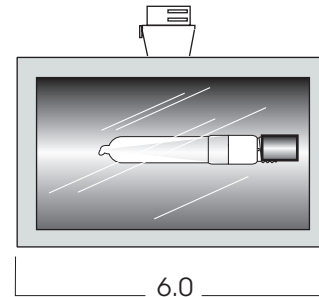

**SPEC TRAK SERIES
QUARTZ WALL WASH**
150 WATT T4 MAXIMUM

PRODUCT INFORMATION:

- Quartz Wall Wash Fixture provides even wall wash light distribution.
- Aluminum housing dissipates heat.
- Choose from 20 powder coat finishes.
- Manufactured and tested to UL Standard No. 1598.

MODEL	LAMPS	WATTS	ADAPTOR	FINISH	ACCESSORIES
STWINC- Spec Trak T4 Incandescent Lamp Series, Yoke Mounted	T4	150 (T4 Mini Can Base Quartz Lamp)	GES66 -Works with GET Track TEK100 -Works with TEK Track GA100 -Works with XTS Track GES70 -Monopoint Canopy (with GES66 adaptor)	MT -Mini Textured Silver MW -Matte White MB -Matte Black CC -Custom Color *See SPECTRUM color chart for a full list of colors (MT/MB -with black adaptor & cord MW -with white adaptor & cord)	PG -Prismatic Glass Lens SO -Micro Prism Solite™ lens SK -Skytek™ linear lens GL -Clear Glass Lens
STWINC	T4	150	TEK100	MT	PG