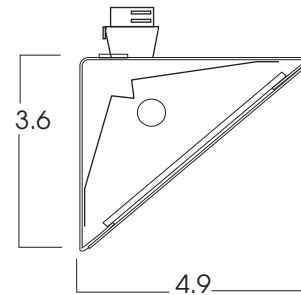

**SPEC TRAK SERIES
QUARTZ WALL WASH**
150 WATT T4 MAXIMUM

PRODUCT INFORMATION:

- Quartz Wall Wash Fixture provides even wall wash light distribution.
- Aluminum housing dissipates heat.
- Choose from 20 powder coat finishes.
- Manufactured and tested to UL Standard No. 1598.