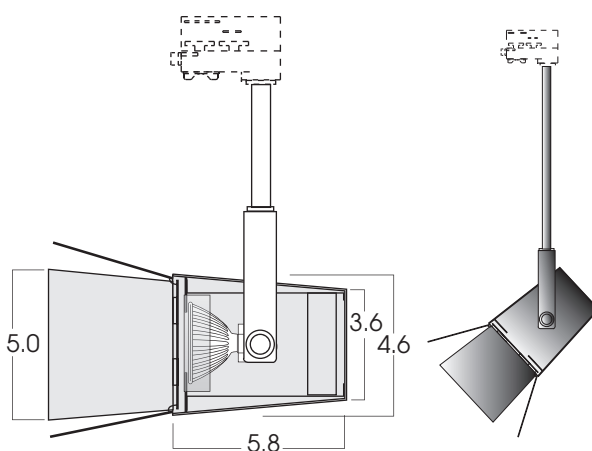

**SPEC TRAK SERIES  
PHOTO STYLE TRACK**  
39 WATT MAXIMUM

**STQ16  
SERIES**

**PRODUCT INFORMATION:**

- Photo style Metal Halide track fixture.
- Designed for CHM16 lamps.
- Electronic ballast.
- Manufactured and tested to UL Standard No. 1598. ETL Listed.

\* Shown with Optional Stem Mounting

MODEL	WATTS	BALLAST	LAMPS	ADAPTOR	FINISH	ACCESSORIES*
<b>STQ16MH-</b> Spec Trak Metal Halide CMH16	<b>20</b> <b>39</b>	<b>E1</b> -Electronic, 120v <b>E2</b> -Electronic, 277v	<b>CMH16</b>	<b>GES66</b> -Works with GET Track <b>TEK100</b> -Works with TEK Track <b>HTEK100</b> -Works with HTEK Track <b>GA100</b> -Works with XTS Track <b>GES70</b> -Monopoint Canopy	<b>MT</b> -Mini Textured Silver <b>MB</b> -Matte Black <b>MW</b> -Matte White <b>CC</b> -Custom Color  *See SPECTRUM color chart for a full list of colors  ( <b>MT/MB</b> -with black adaptor & cord <b>MW</b> -with white adaptor & cord)	<b>LN20</b> -Lens (see lens pages) <b>SN20</b> -Snoot <b>HL20</b> -Hex Louver <b>6STEM</b> -6" Stem <b>12STEM</b> -12" Stem <b>18STEM</b> -18" Stem <b>24STEM</b> -24" Stem  *Accessory & Stem finish will match fixture.
<b>STQ16MH</b>	<b>20</b>	<b>E1</b>	<b>CMH16</b>	<b>TEK100</b>	<b>MT</b>	<b>HL20</b>

Dimensions shown are nominal. Spectrum Lighting is continually improving products and reserves the right to make changes that will not alter performance or appearance with or without written notice.

<b>PROJECT:</b>	<b>TYPE:</b>
<b>CAT. NO.:</b>	