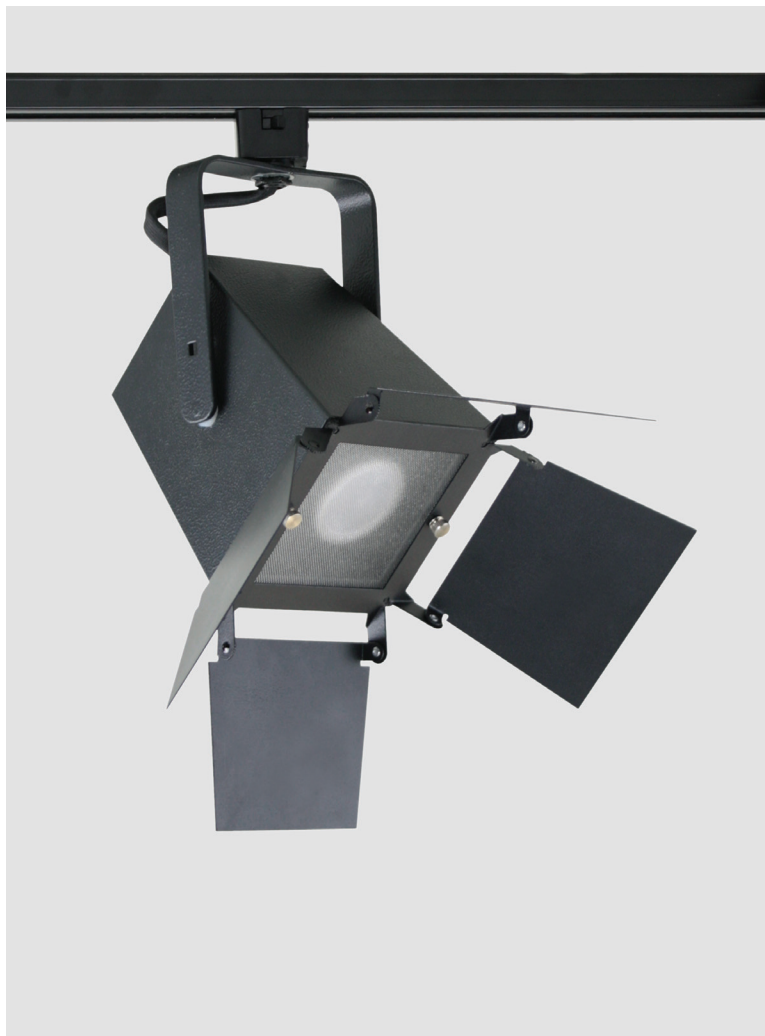

**SPEC TRAK SERIES  
PHOTO STYLE TRACK**  
39 WATT MAXIMUM

**STQ16  
SERIES**

**PRODUCT INFORMATION:**

- Photo style Metal Halide track fixture.
- Designed for CHM16 lamps.
- Electronic ballast.
- Manufactured and tested to UL Standard No. 1598. ETL Listed.

\* Shown with Optional Stem Mounting

MODEL	WATTS	BALLAST	LAMPS	ADAPTOR	FINISH	ACCESSORIES*
<b>STQ16MH-</b> Spec Trak Metal Halide CMH16	<b>20</b> <b>39</b>	<b>E1</b> -Electronic, 120v <b>E2</b> -Electronic, 277v	<b>CMH16</b>	<b>GES66</b> -Works with GET Track <b>TEK100</b> -Works with TEK Track <b>HTEK100</b> -Works with HTEK Track <b>GA100</b> -Works with XTS Track <b>GES70</b> -Monopoint Canopy	<b>MT</b> -Mini Textured Silver <b>MB</b> -Matte Black <b>MW</b> -Matte White <b>CC</b> -Custom Color  *See SPECTRUM color chart for a full list of colors  ( <b>MT/MB</b> -with black adaptor & cord <b>MW</b> -with white adaptor & cord)	<b>LN20</b> -Lens (see lens pages) <b>SN20</b> -Snoot <b>HL20</b> -Hex Louver <b>6STEM</b> -6" Stem <b>12STEM</b> -12" Stem <b>18STEM</b> -18" Stem <b>24STEM</b> -24" Stem  *Accessory & Stem finish will match fixture.
<b>STQ16MH</b>	<b>20</b>	<b>E1</b>	<b>CMH16</b>	<b>TEK100</b>	<b>MT</b>	<b>HL20</b>