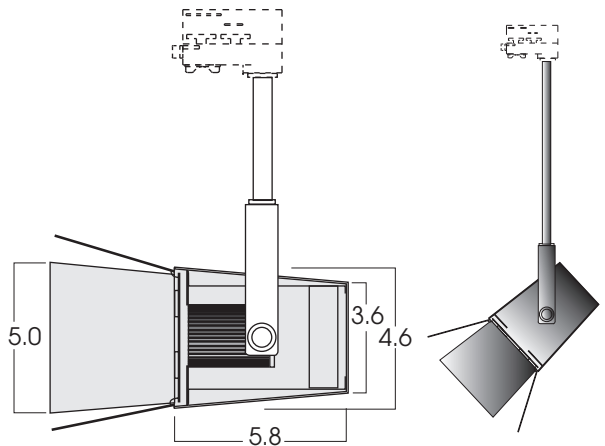

**INFINIUM™ PULSE TECH**  
**PHOTO STYLE TRACK**  
 14 WATT MAXIMUM

**STQ16**  
**SPECTRUM**  
 INFINIUM™

**PRODUCT INFORMATION:**

- Photo style LED track fixture.
- Infinium™ Pulse Tech features integral air-cooling technology.
- 50,000 hours rated system life means low maintenance.
- High flux density 14w LED.
- All LED modules are replaceable and upgradable.
- Equivalent to 50w MR16, 20w Metal Halide, and 75w incandescent lamps.
- Manufactured and tested to UL Standard No. 8750.

\* Shown with Optional Stem Mounting

KELVIN°	WATTAGE	LUMENS
27K°	14W	350
31K°	14W	375
35K°	14W	400
41K°	14W	480
55K°	14W	560

MODEL	LED	KELVIN	BEAM	DRIVER	ADAPTOR	FINISH	ACCESSORIES*
<b>STQ16LED-</b> Spectrum Lighting Infinium™ Pulse Tech LED	<b>14w</b>	<b>27K</b> -2700° K <b>29K</b> -2900° K <b>31K</b> -3100° K <b>41K</b> -4100° K <b>55K</b> -5500° K	<b>ND</b> (12°) <b>MD</b> (22°) <b>WD</b> (38°)	<b>E1</b> -Electronic, 120v <b>E2</b> -Electronic, 277v	<b>GES66</b> -Works with GET Track <b>TEK100</b> -Works with TEK Track <b>HTEK100</b> -Works with HTEK Track <b>GA100</b> -Works with XTS Track <b>GES70</b> -Monopoint Canopy	<b>MT</b> -Mini Textured Silver <b>MB</b> -Matte Black <b>MW</b> -Matte White <b>CC</b> -Custom Color  *See SPECTRUM color chart for a full list of colors  ( <b>MT/MB</b> )-with black adaptor & cord ( <b>MW</b> )-with white adaptor & cord)	<b>FG</b> -Frosted Face Lens <b>LN20</b> -Lens (see lens pages) <b>SN20</b> -Snoot <b>HL20</b> -Hex Louver  <b>6STEM</b> -6" Stem <b>12STEM</b> -12" Stem <b>18STEM</b> -18" Stem <b>24STEM</b> -24" Stem  *Accessory finish will match fixture.
<b>STQ16LED</b>	<b>14W</b>	<b>31K</b>	<b>MD</b>	<b>E1</b>	<b>TEK100</b>	<b>MT</b>	<b>HL20</b>

Dimensions shown are nominal. Spectrum Lighting is continually improving products and reserves the right to make changes that will not alter performance or appearance with or without written notice.

<b>PROJECT:</b>	<b>TYPE:</b>
<b>CAT. NO.:</b>	