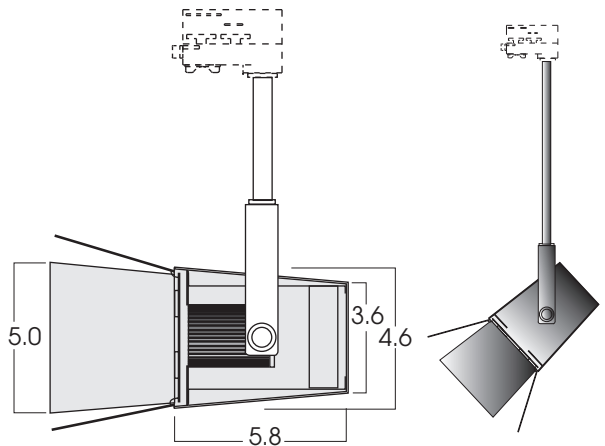

INFINIUM™ PULSE TECH
PHOTO STYLE TRACK
 14 WATT MAXIMUM

STQ16
SPECTRUM
 INFINIUM™

PRODUCT INFORMATION:

- Photo style LED track fixture.
- Infinium™ Pulse Tech features integral air-cooling technology.
- 50,000 hours rated system life means low maintenance.
- High flux density 14w LED.
- All LED modules are replaceable and upgradable.
- Equivalent to 50w MR16, 20w Metal Halide, and 75w incandescent lamps.
- Manufactured and tested to UL Standard No. 8750.

* Shown with Optional Stem Mounting

| KELVIN° | WATTAGE | LUMENS |
|---------|---------|--------|
| 27K° | 14W | 350 |
| 31K° | 14W | 375 |
| 35K° | 14W | 400 |
| 41K° | 14W | 480 |
| 55K° | 14W | 560 |

| MODEL | LED | KELVIN | BEAM | DRIVER | ADAPTOR | FINISH | ACCESSORIES* |
|--|------------|---|--|---|---|--|--|
| STQ16LED- Spectrum Lighting Infinium™ Pulse Tech LED | 14w | 27K -2700° K 29K -2900° K 31K -3100° K 41K -4100° K 55K -5500° K | ND (12°) MD (22°) WD (38°) | E1 -Electronic 120v E2 -Electronic 277v Dimming Not Available | GES66 -Works with GET Track TEK100 -Works with TEK Track HTEK100 -Works with HTEK Track GA100 -Works with XTS Track GES70 -Monopoint Canopy PC1 -Pipe Clamp | MT -Mini Textured Silver MB -Matte Black MW -Matte White CC -Custom Color *See SPECTRUM color chart for a full list of colors (MT/MB)-with black adaptor & cord (MW)-with white adaptor & cord) | FG -Frosted Face Lens LN20 -Lens (see lens pages) SN20 -Snoot HL20 -Hex Louver 6STEM -6" Stem 12STEM -12" Stem 18STEM -18" Stem 24STEM -24" Stem *Accessory finish will match fixture. |
| STQ16LED | 14W | 31K | MD | E1 | TEK100 | MT | HL20 |