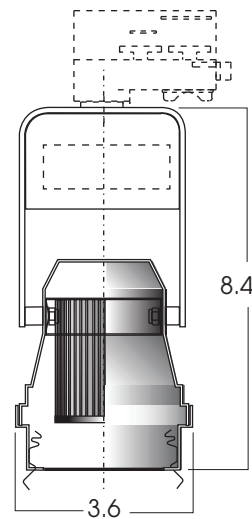

**INFINIUM™ PULSE TECH**  
**STAGE STYLE TRACK**  
 14 WATT MAXIMUM

**STPT3**  
**SPECTRUM**  
 INFINIUM™

**PRODUCT INFORMATION:**

- Infinium™ Pulse Tech features integral air-cooling technology.
- 50,000 hours rated lamp life means low maintenance.
- High flux density 14w LED.
- All LED modules are replaceable and upgradable.
- Equivalent to 50w MR16, 20w Metal Halide, and 75w incandescent lamps.
- Manufactured and tested to UL Standard No. 8750.

**TEK100/HTEK100**  
 adaptors for use with  
**GET/TEK/HTEK/XTS TRACK**

KELVIN°	WATTAGE	LUMENS
27K°	14W	350
31K°	14W	375
35K°	14W	400
41K°	14W	480
55K°	14W	560

MODEL	LED	KELVIN	BEAM	DRIVER	ADAPTOR	FINISH	ACCESSORIES*
<b>STPT3LED-</b> Spectrum Lighting Infinium™ Pulse Tech LED	<b>14w</b>	<b>27K</b> -2700° K <b>29K</b> -2900° K <b>31K</b> -3100° K <b>41K</b> -4100° K <b>55K</b> -5500° K	<b>ND</b> (12°) <b>MD</b> (22°) <b>WD</b> (38°)	<b>E1</b> -Electronic 120v <b>E2</b> -Electronic 277v  Dimming Not Available	<b>GES66</b> -Works with GET Track <b>TEK100</b> -Works with TEK Track <b>HTEK100</b> -Works with HTEK Track <b>GA100</b> -Works with XTS Track <b>GES70</b> -Monopoint Canopy <b>PC1</b> -Pipe Clamp	<b>MT</b> -Mini Textured Silver <b>MB</b> -Matte Black <b>MW</b> -Matte White <b>CC</b> -Custom Color  *See SPECTRUM color chart for a full list of colors  ( <b>MT/MB</b> -with black adaptor & cord <b>MW</b> -with white adaptor & cord)	<b>FG</b> -Frosted Face Lens <b>LN20</b> -Lens (see lens pages) <b>SN20</b> -Snoot <b>HL20</b> -Hex Louver  *Accessory finish will match fixture.
<b>STPT3LED</b>	<b>14W</b>	<b>31K</b>	<b>MD</b>	<b>E1</b>	<b>TEK100</b>	<b>MT</b>	<b>HL20</b>

Dimensions shown are nominal. Spectrum Lighting is continually improving products and reserves the right to make changes that will not alter performance or appearance with or without written notice.

<b>PROJECT:</b>	<b>TYPE:</b>
<b>CAT. NO.:</b>	