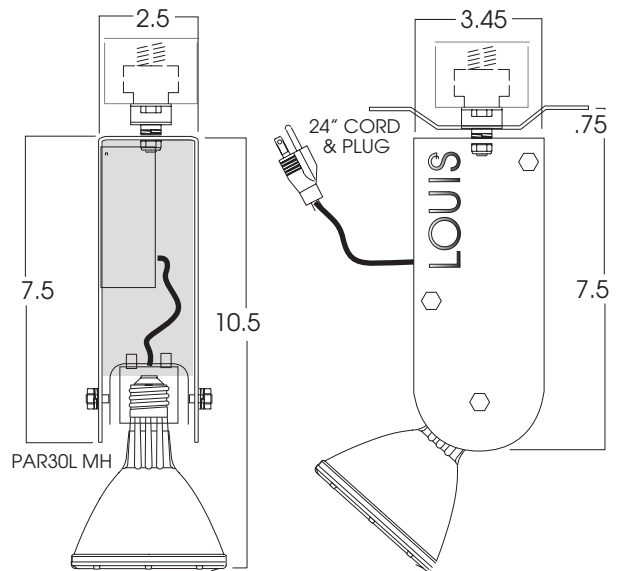

**SPEC TRAK SERIES
CUSTOM TRACK PAR30 LAMP
70 WATT MH MAXIMUM**

**STPAR30
SERIES**

PRODUCT INFORMATION:

- STPAR Series highlights Spectrum Lighting's Custom fixture capabilities.
- Designed by inspiration, this fixture came to life in a matter of weeks.
- Designed and 100% manufactured in our Massachusetts facility.
- Please contact SPECTRUM Lighting to see what we can do to make your lighting project special.
- Manufactured and tested to UL standard No. 1598.

MODEL	WATTS	BALLAST	LAMPS	OPTIONS	ADAPTOR	FINISH
STPAR30MH- Spec Trak PAR30 Custom Fixture	39 70	E1 -Electronic, 120v E2 -Electronic, 277v	PAR30L	CP24BL -Cord & Plug 24" Black NAME -Laser Etched Name (LOUIS) or Graphic	UNI -Unistrut GES66 -Works with GET Track TEK100 -Works with TEK Track HTEK100 -Works with HTEK Track GA100 -Works with XTS Track GES70 -Monopoint Canopy	MT -Mini Textured Silver MW -Matte White MB -Matte Black CC -Custom Color *See SPECTRUM color chart for a full list of colors (MT/MB/-with black adaptor & cord MW-with white adaptor & cord)
STPAR30MH	20	E1	PAR30L	CP24BL(LOUIS)	TEK100	MT