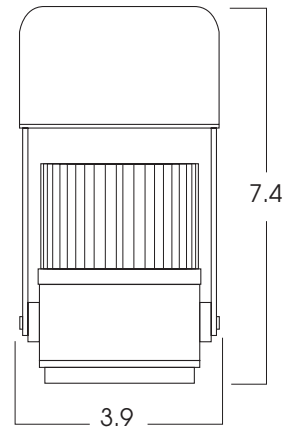

**INFINIUM™ LED
LED TRACK LIGHT
30 WATT MAXIMUM**

**STL34
SPECTRUM
INFINIUM™**

PRODUCT INFORMATION:

- Spectrac STL high output LED track light.
- Machined aluminum construction.
- Single high powered LED produces point source quality luminaire focus.
- 50,000 hours rated LED systems life means low maintenance.
- 2700°, 3100°, 3500°, 4100° or 5100° Kelvin.
- Narrow, medium or wide beam distribution
- Optics are field interchangeable.
- All LED modules are replaceable and upgradable.
- Manufactured and tested to UL Standard No. 8750.

GES66/TEK100/HTEK100
adaptors for use with
GET/TEK/HTEK/XTS TRACK

KELVIN°	WATTAGE	LUMENS
27K°	30W	1280
31K°	30W	1400
35K°	30W	1520
41K°	30W	1650
51K°	30W	1900

MODEL	LED	KELVIN	BEAM	DRIVER	ADAPTOR	FINISH	ACCESSORIES*
STL34LED- Spectrum Lighting Infinium™ Mini LED Track Fixture	20W 30W	27K -2700° K 31K -3100° K 35K -3500° K 41K -4100° K 51K -5100° K	ND (12°) MD (22°) WD (38°)	E1 -Electronic,120V E2 -Electronic,277V Non-Dimmable	GES66 -Works with GET Track TEK100 -Works with TEK Track HTEK100 -Works with HTEK Track GA100 -Works with XTS Track GES70 -Monopoint Canopy	MT -Mini Textured Silver MB -Matte Black MW -Matte White CC -Custom Color *See SPECTRUM color chart for a full list of colors (MT/MB)-with black adaptor & cord MW -with white adaptor & cord)	FG -Frosted Face Lens LN34 -Lens (see lens pages) SN34 -Snoot HL34 -Hex Louver *Accessory finish will match fixture.
STL34LED	30W	31K	MD	E1	TEK100	MT	HL34