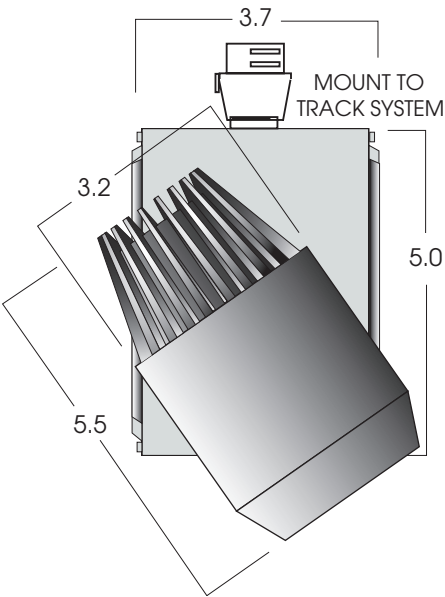

**SPEC TRAK SERIES  
MODULAR METAL HALIDE**  
T4 / T4.5 70 WATT MAXIMUM

**PRODUCT INFORMATION:**

- SPECTRUM Lighting's "Spec Trak" Metal Halide track series features the latest in lamp/ballast/reflector technology.
- Sleek design fits into any environment.
- Designed for T4 lamps. Lamp base G8.5.
- Energy-efficient ballast.
- Interchangeable reflectors and lenses.
- Wide choice of track adaptors.
- UL Listed.

- Interchangeable reflectors allow on-site modifications to the distribution of light.
- Lenses are easily changed.
- Compact fixture with compact ballast compartment (mini ballast)

MODEL	WATTS	BALLAST	LAMPS	REFLECTOR	LENS	FINISH	ADAPTOR
STF4MH- Spec Trak Series, 4" Metal Halide	39 70	E1 -Electronic, 120v E2 -Electronic, 277v	T4 T4.5	ND MD WD	GL -Tempered Glass Lens (standard) PG -Prismatic Glass Lens FG -Frosted Glass Lens SO -Micro Prism Solite™ Lens	MT -Mini Texture Silver MW -Matte White MB -Matte Black CC -Custom Color	TM3 -For Basix Track GES66 -Works with GET Track TEK100 -Works with TEK Track HTEK100 -Works with HTEK Track GA100 -Works with XTS Track GES70 -Monopoint Canopy
<b>STF4MH</b>	<b>70</b>	<b>E1</b>	<b>T4</b>	<b>ND</b>	<b>GL</b>	<b>MT</b>	<b>TEK100</b>

\*Lamp Base G8.5

Dimensions shown are nominal. Spectrum Lighting is continually improving products and reserves the right to make changes that will not alter performance or appearance with or without written notice.