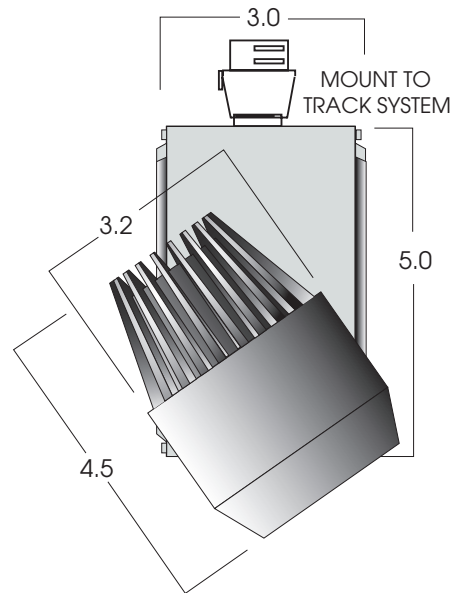

**SPEC TRAK SERIES
MODULAR METAL HALIDE**
39 WATT MAXIMUM

PRODUCT INFORMATION:

- SPECTRUM Lighting's "Spec Trak" Metal Halide track series features the latest in lamp/ballast/reflector technology.
- Sleek design fits into any environment.
- Designed for BT5 lamps.
- Energy-efficient ballast.
- Interchangeable reflectors and lenses.
- Wide choice of track adaptors.
- UL Listed.

- Interchangeable reflectors allow on-site modifications to the distribution of light.
- Lenses are easily changed.
- Compact fixture with compact ballast compartment (mini ballast)

MODEL	WATTS	BALLAST	LAMPS	REFLECTOR	LENS	FINISH	ADAPTOR
STF3MH- Spec Trak Series, 3" Metal Halide	20* 35*	E1 -Electronic, 120v E2 -Electronic, 277v	BT5 (T3½)	ND -12° Spot MD -24° Narrow Flood WD -38° Flood	GL -Tempered Glass Lens (standard) PG -Prismatic Glass Lens FG -Frosted Glass Lens SO -Micro Prism Solite™ Lens	MT -Mini Texture Silver MW -Matte White MB -Matte Black CC -Custom Color	TM3 -For Basix Track GES66 -Works with GET Track TEK100 -Works with TEK Track HTEK100 -Works with HTEK Track GA100 -Works with XTS Track GES70 -Monopoint Canopy
STF3MH	20	E1	BT5	ND	GL	MT	TEK100

*Lamp Base
PGJ5

Dimensions shown are nominal. Spectrum Lighting is continually improving products and reserves the right to make changes that will not alter performance or appearance with or without written notice.