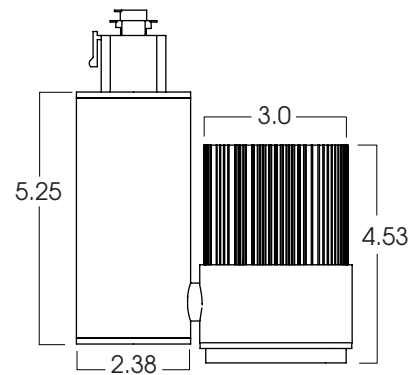

**INFINIUM™ LED  
MODULAR LED  
30 WATT MAXIMUM**

**PRODUCT INFORMATION:**

- Spectrac SRTT high output LED track light.
- Machined aluminum construction.
- Single high powered LED produces point source quality and luminaire focus.
- 50,000 hours rated LED systems life means low maintenance.
- 2700°, 3100°, 3500°, 4100° or 5100° Kelvin.
- Narrow, medium or wide beam distribution
- Optics are field interchangeable.
- All LED modules are replaceable and upgradable.
- Manufactured and tested to UL Standard No. 8750.

KELVIN°	WATTAGE	LUMENS
27K°	30W	1280
31K°	30W	1400
35K°	30W	1520
41K°	30W	1650
51K°	30W	1900

**GES66/TEK100/HTEK100**  
adaptors for use with  
**GET/TEK/HTEK/XTS TRACK**

MODEL	LED	KELVIN	BEAM	DRIVER	ADAPTOR	FINISH	ACCESSORIES*
<b>SRTTLED-</b> Spectrum Lighting Infinium™ Mini Round LED Track Light	<b>20W</b> <b>30W</b>	<b>27K</b> -2700° K <b>31K</b> -3100° K <b>35K</b> -3500° K <b>41K</b> -4100° K <b>51K</b> -5100° K	<b>ND</b> (12°) <b>MD</b> (22°) <b>WD</b> (38°)	<b>E1</b> -Electronic,120V <b>E2</b> -Electronic,277V	<b>GES66</b> -Works with GET Track <b>TEK100</b> -Works with TEK Track <b>HTEK100</b> -Works with HTEK Track <b>GA100</b> -Works with XTS Track <b>GES70</b> -Monopoint Canopy	<b>MT</b> -Mini Textured Silver <b>MB</b> -Matte Black <b>MW</b> -Matte White <b>CC</b> -Custom Color  *See SPECTRUM color chart for a full list of colors  ( <b>MT/MB</b> )-with black adaptor & cord <b>MW</b> -with white adaptor & cord)	<b>FG</b> -Frosted Face Lens <b>LN34</b> -Lens (see lens pages) <b>SN34</b> -Snoot <b>HL34</b> -Hex Louver  *Accessory finish will match fixture.
<b>SRTTLED</b>	<b>30W</b>	<b>31K</b>	<b>MD</b>	<b>E1</b>	<b>TEK100</b>	<b>MT</b>	<b>HL34</b>