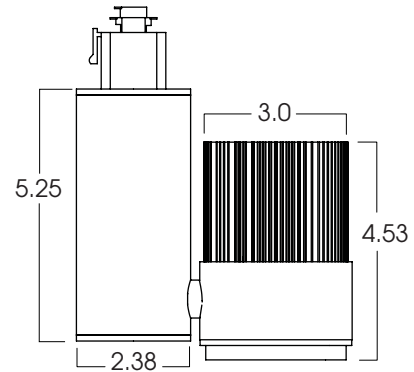

**INFINIUM™ LED  
MODULAR LED  
30 WATT MAXIMUM**

**PRODUCT INFORMATION:**

- Spectrac SRTT high output LED track light.
- Machined aluminum construction.
- Single high powered LED produces point source quality and luminaire focus.
- 50,000 hours rated LED systems life means low maintenance.
- 2700°, 3100°, 3500°, 4100° or 5100° Kelvin.
- Narrow, medium or wide beam distribution
- Optics are field interchangeable.
- All LED modules are replaceable and upgradable.
- Manufactured and tested to UL Standard No. 8750.

KELVIN°	WATTAGE	LUMENS
27K°	30W	1280
31K°	30W	1400
35K°	30W	1520
41K°	30W	1650
51K°	30W	1900

**GES66/TEK100/HTEK100**  
adaptors for use with  
**GET/TEK/HTEK/XTS TRACK**

MODEL	LED	KELVIN	BEAM	DRIVER	ADAPTOR	FINISH	ACCESSORIES*
<b>SRTTLED-</b> Spectrum Lighting Infinium™ Mini Round LED Track Light	<b>20W</b> <b>30W</b>	<b>27K</b> -2700° K <b>31K</b> -3100° K <b>35K</b> -3500° K <b>41K</b> -4100° K <b>51K</b> -5100° K	<b>ND</b> (12°) <b>MD</b> (22°) <b>WD</b> (38°)	<b>E1</b> -Electronic,120V <b>E2</b> -Electronic,277V	<b>GES66</b> -Works with GET Track <b>TEK100</b> -Works with TEK Track <b>HTEK100</b> -Works with HTEK Track <b>GA100</b> -Works with XTS Track <b>GES70</b> -Monopoint Canopy <b>PC1</b> -Pipe Clamp	<b>MT</b> -Mini Textured Silver <b>MB</b> -Matte Black <b>MW</b> -Matte White <b>CC</b> -Custom Color  *See SPECTRUM color chart for a full list of colors  ( <b>MT/MB</b> )-with black adaptor & cord <b>MW</b> -with white adaptor & cord)	<b>FG</b> -Frosted Face Lens <b>LN34</b> -Lens (see lens pages) <b>SN34</b> -Snoot <b>HL34</b> -Hex Louver  *Accessory finish will match fixture.
<b>SRTTLED</b>	<b>30W</b>	<b>31K</b>	<b>MD</b>	<b>E1</b>	<b>TEK100</b>	<b>MT</b>	<b>HL34</b>