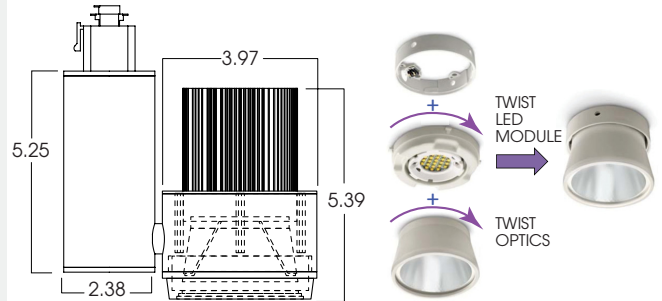

**INFINIUM™ LED
MODULAR LED
15 WATT MAXIMUM**

PRODUCT INFORMATION:

- Spectrac SRTG GE Infusion™ LED Module track light.
- Features quick change LED module and optics.
- Standard CRI is 80, High CRI (87) available use 3HK option.
- Machined aluminum construction.
- Single high powered LED produces point source quality and luminaire focus.
- 50,000 hours rated LED systems life means low maintenance.
- 2700°, 3000°, and 4100° Kelvin.
- Narrow, medium or wide beam distribution.
- Manufactured and tested to UL Standard No. 8750.

GES66/TEK100/HTEK100
adaptors for use with
GET/TEK/HTEK/XTS TRACK

Kelvin	Wattage	Lumens	CRI	SDCM
27K	15W	900	80	<4
30K	15W	1000	80	<4
30K*	15W	1000	87	<2
40K	15W	1100	80	<4

* Special Order

MODEL	LED	KELVIN	BEAM	DRIVER	ADAPTOR	FINISH	ACCESSORIES*
SRTGLEDGI- Spectrum Lighting Mini Round LED Track Light	15w (1000lm)	27K -2700° K 30K -3000° K 3HK -3000° K High CRI 40K -4000° K	ND (14°) MD (24°) WD (40°)	E1 -Electronic, 120V E2 -Electronic, 277V	GES66 -Works with GET Track TEK100 -Works with TEK Track HTEK100 -Works with HTEK Track GA100 -Works with XTS Track GES70 -Monopoint Canopy PC1 -Pipe Clamp	MT -Mini Textured Silver MB -Matte Black MW -Matte White CC -Custom Color *See SPECTRUM color chart for a full list of colors (MT/MB/-with black adaptor & cord MW-with white adaptor & cord)	FG -Frosted Face Lens LN35 -Lens (see lens pages) SN35 -Snoot HL35 -Hex Louver *Accessory finish will match fixture.
SRTGLEDGI	15W	30K	MD	E1	TEK100	MT	HL35