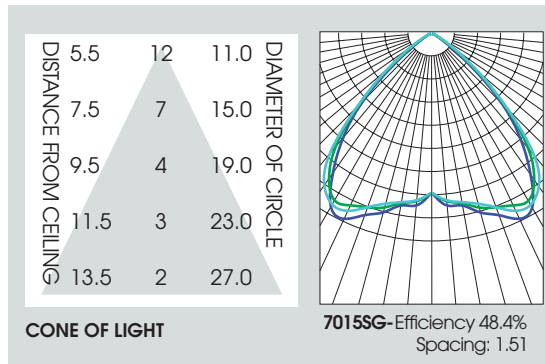

# 7" HORIZONTAL FLUORESCENT OPEN/LENS/WALL WASH

2 x 26 WATT / 1 x 42 WATT MAX

**SS7HF**  
**SPECTRUM**  
SILVER SERIES™

- 7" super shallow horizontal lamp compact fluorescent.
- Available open, wall wash and lensed.
- 20 gauge galvanized steel frame.
- 12" bar hangers expandable to 24" standard.
- .0625 spun aluminum reflector.
- Junction box pre-wired, grounded.
- Electronic ballast 120/277V standard.
- Ballast serviceable from the ceiling aperture.
- Suitable for use in damp location. Lensed fixture has Wet Location option.
- UL listed to standard no. 1598.

SIDE VIEW