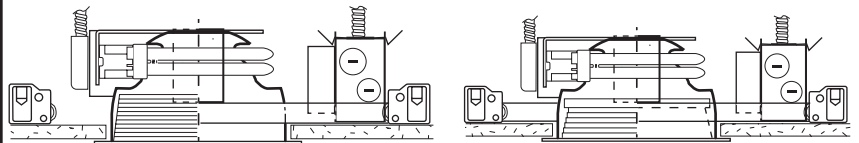

2. SPECIFY TRIM

OPEN/WALL WASH   LENSED

TRIM #	FINISH	OPTIONS	TRIM #	SPLAY FINISH	LENS/OPTIONS
7010 Open 2 Quad	SG-Soft Glow	PF-Polished Flange	7020 Lensed Trim 1/2 Quad	WS-White / White flange (standard)	PG-Prismatic Glass lens (standard)
7015 Open 1 TT	CL-Clear Alzak	BF-Black Flange		SGS-Soft Glow/ White flange	FG-Frosted Glass
7820 Wall Wash 2 QUAD	GO-Gold Alzak	BB-Black Micro	7025 Lensed Trim 1TT	RB-Regressed Black baffle White flange	FL-Fresnel Lens
7825 Wall Wash 1 TT	PW-Pewter	WB-White Micro		RW-Regressed White baffle White flange	GL-Clear Glass lens
	UM-Umber Alzak	WH-White Finish Micro		PF-Polished Flange	GS-Gasket
	WE-Wheat Alzak	GS-Gasket		BF-Black Flange	WL-Wet Location 1-470
	BL-Black Finish				XB-Cross Blade Louver
	WH-White Finish				DO-Drop Opal

7010 SG   **GS**   **7020 WS PG**

3. FINISHED ORDER:

SPSS7HF218EX/7020 WS PG

Dimensions shown are nominal. Spectrum Lighting is continually improving products and reserves the right to make changes that will not alter performance or appearance with or without written notice.

PROJECT:	TYPE:
CAT. NO.: