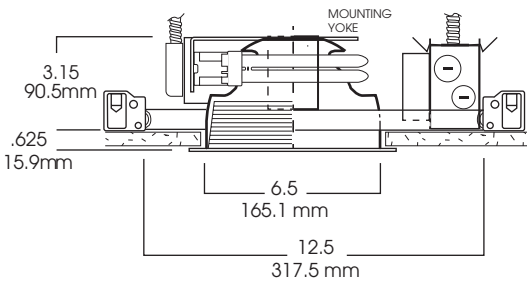

# 7" HORIZONTAL FLUORESCENT OPEN/LENS/WALL WASH

2 x 26 WATT / 1 x 42 WATT MAX

**SS7HF**  
**SPECTRUM**  
SILVER SERIES™

- 7" super shallow horizontal lamp compact fluorescent.
- Available open, wall wash and lensed.
- 20 gauge galvanized steel frame.
- 12" bar hangers expandable to 24" standard.
- .0625 spun aluminum reflector.
- Junction box pre-wired, grounded.
- Electronic ballast 120/277V standard.
- Ballast serviceable from the ceiling aperture.
- Suitable for use in damp location. Lensed fixture has Wet Location option.
- UL listed to standard no. 1598.

SIDE VIEW