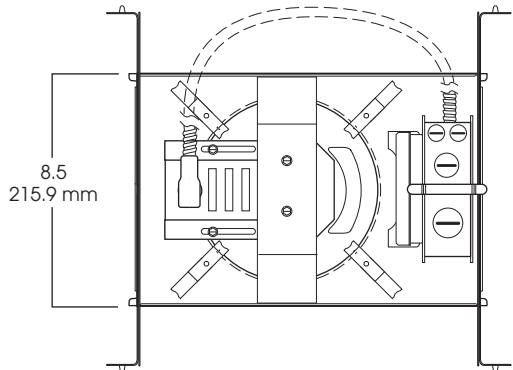

# 7" HORIZONTAL FLUORESCENT OPEN/LENS/WALL WASH

2 x 26 WATT / 1 x 42 WATT MAX

**SS7HF**  
**SPECTRUM**  
SILVER SERIES™

- 7" super shallow horizontal lamp compact fluorescent.
- Available open, wall wash and lensed.
- 20 gauge galvanized steel frame.
- 12" bar hangers expandable to 24" standard.
- .0625 spun aluminum reflector.
- Junction box pre-wired, grounded.
- Electronic ballast 120/277V standard.
- Ballast serviceable from the ceiling aperture.
- Suitable for use in damp location. Lensed fixture has Wet Location option.
- UL listed to standard no. 1598.

SIDE VIEW