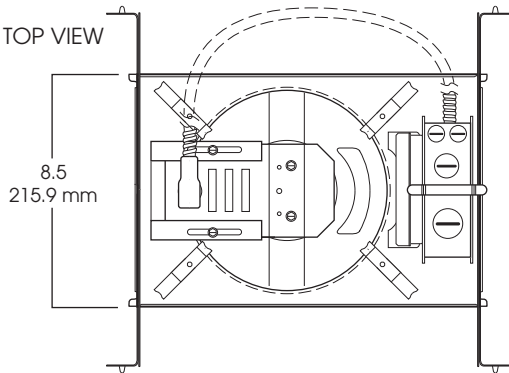

# 8" HORIZONTAL FLUORESCENT SHALLOW OPEN/LENS/WALL WASH

2 x 42 WATT MAX

**S8HF**  
**SPECTRUM**  
SILVER SERIES™

- 8" shallow horizontal lamp compact fluorescent.
- Available open, lensed, and wall wash.
- 20 gauge galvanized steel frame.
- 12" bar hangers expandable to 24" standard.
- .0625 spun aluminum reflector.
- Junction box pre-wired, grounded.
- Electronic ballast 120/277V standard.
- Ballast serviceable from the ceiling aperture.
- Suitable for use in damp location. Lensed fixture has Wet Location option.
- UL listed to standard no. 1598.

SIDE VIEW

TOP VIEW