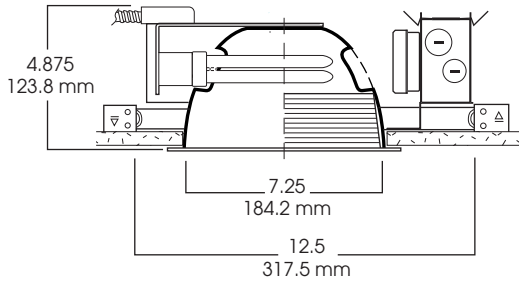

# 8" HORIZONTAL FLUORESCENT SHALLOW OPEN/LENS/WALL WASH

2 x 42 WATT MAX

**S8HF**  
**SPECTRUM**  
SILVER SERIES™

- 8" shallow horizontal lamp compact fluorescent.
- Available open, lensed, and wall wash.
- 20 gauge galvanized steel frame.
- 12" bar hangers expandable to 24" standard.
- .0625 spun aluminum reflector.
- Junction box pre-wired, grounded.
- Electronic ballast 120/277V standard.
- Ballast serviceable from the ceiling aperture.
- Suitable for use in damp location. Lensed fixture has Wet Location option.
- UL listed to standard no. 1598.

SIDE VIEW

TOP VIEW