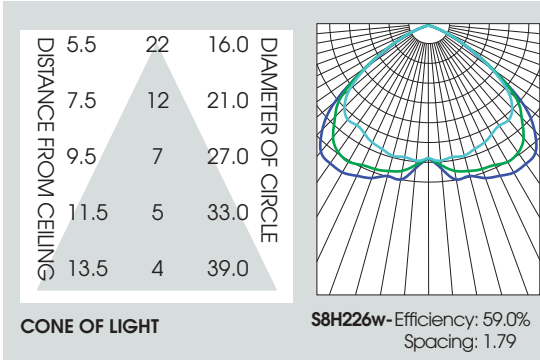

# 8" HORIZONTAL FLUORESCENT SHALLOW OPEN/LENS/WALL WASH

2 x 42 WATT MAX

**S8HF**  
**SPECTRUM**  
SILVER SERIES™

- 8" shallow horizontal lamp compact fluorescent.
- Available open, lensed, and wall wash.
- 20 gauge galvanized steel frame.
- 12" bar hangers expandable to 24" standard.
- .0625 spun aluminum reflector.
- Junction box pre-wired, grounded.
- Electronic ballast 120/277V standard.
- Ballast serviceable from the ceiling aperture.
- Suitable for use in damp location. Lensed fixture has Wet Location option.
- UL listed to standard no. 1598.

SIDE VIEW

TOP VIEW