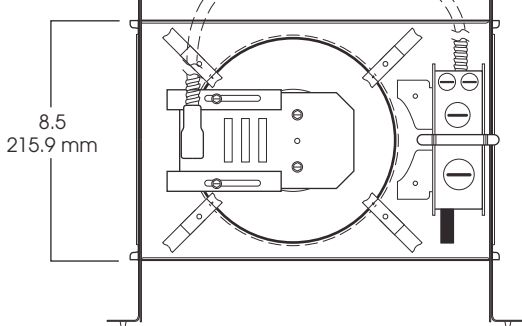

#### FEATURES & SPECIFICATIONS:

- 8" Shallow incandescent series.
- Available open and lensed.
- 20 gauge galvanized frame.
- 12" bar hangers expandable to 24" standard. BH27 - 27" bars available.
- Junction box pre-wired, grounded.
- Suitable for use in damp location. Lensed fixture has Wet Location option
- Manufactured and tested to UL No.1598.

SIDE VIEW

TOP VIEW