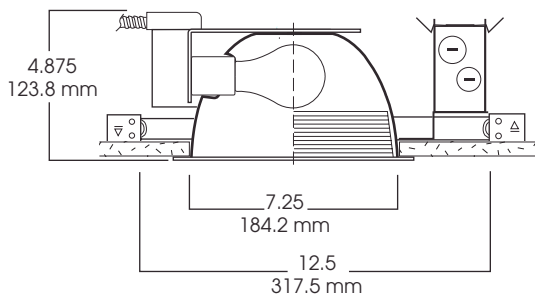

#### FEATURES & SPECIFICATIONS:

- 8" Shallow incandescent series.
- Available open and lensed.
- 20 gauge galvanized frame.
- 12" bar hangers expandable to 24" standard. BH27 - 27" bars available.
- Junction box pre-wired, grounded.
- Suitable for use in damp location. Lensed fixture has Wet Location option
- Manufactured and tested to UL No.1598.

SIDE VIEW

TOP VIEW

#### 3. FINISHED ORDER/SPECIFICATION

**SPS8010A/8315 SG**

Dimensions shown are nominal. Spectrum Lighting is continually improving products and reserves the right to make changes that will not alter performance or appearance with or without written notice.