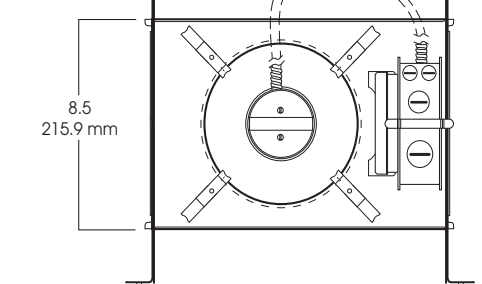

TOP VIEW

1. SPECIFY FRAME

FRAME	WATTS	BALLAST	OPTIONS
SPS7VF-	113	EX-Electronic, multi-volt 120v thru 277V	EM-Emergency battery pack (specify voltage)
Spectrum	118	DA1-Advance Mark 10™ powerline dimming, 120v	FS-Fuse holder and fuse
Silver 7"	126*	DA2-Advance Mark 10™ powerline dimming, 277v	PR-Plaster ring (pg 1-430)
Vertical	132*	DM7-Advance Mark 7™ 0-10v dimming, 120v thru 277v	RM-Remodler housing
		DL1-Lutron Compact SE™ 120v (min. dimming level 5%)¹	BH27-27" mounting bar
		DL2-Lutron Compact SE™ 277v (min. dimming level 5%)¹	TBC-T-bar clip
SPS7VF	132	EX	EM/

2. SPECIFY TRIM

TRIM #	FINISH	OPTIONS	TRIM #	SPLAY FINISH	LENS/OPTIONS
7150	SG-Soft Glow	GS-Gasket	7635	WS-White / White flange (standard)	PG-Prismatic Glass lens (standard)
Open Trim	CL-Clear Alzak	BB-Black Micro Baffle	Lensed Trim	SGS-Soft Glow/ White flange	FG-Frosted Glass
	GO-Gold Alzak			RB-Regressed Black baffle White flange	FL-Fresnel Lens
	HZ-Haze			RW-Regressed White baffle White flange	GL-Clear Glass lens
7159	PW-Pewter	WB-White Micro Baffle		PF-Polished Flange	GS-Gasket
Wall Wash	UM-Umber Alzak			BF-Black Flange	PC-Clear Polycarbonate
	WE-Wheat Alzak				PP-Prismatic Polycarbonate
	BL-Black Finish				WL-Wet Location 1-470
	WH-White Finish				XB-Cross Blade Louver
	PF-Polished Flange				DO-Drop Opal
	BF-Black Flange				
7150 SG	GS		7635 WS	PG	

3. FINISHED ORDER/SPECIFICATION

SPS7VF 132 EX/7635 WS PG

Dimensions shown are nominal. Spectrum Lighting is continually improving products and reserves the right to make changes that will not alter performance or appearance with or without written notice.

PROJECT:	TYPE:
CAT. NO.: