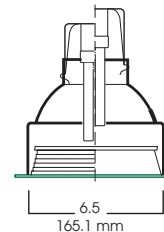

LENSED

TRIM #	FINISH	OPTIONS	TRIM #	SPLAY FINISH	LENS/OPTIONS
7150	SG-Soft Glow	GS-Gasket	7635	WS-White / White flange (standard)	PG-Prismatic Glass lens (standard)
Open Trim	CL-Clear Alzak	BB-Black Micro Baffle	Lensed Trim	SGS-Soft Glow/ White flange	FG-Frosted Glass
	GO-Gold Alzak			RB-Regressed Black baffle White flange	FL-Fresnel Lens
	HZ-Haze			RW-Regressed White baffle White flange	GL-Clear Glass lens
7159	PW-Pewter	WB-White Micro Baffle		PF-Polished Flange	GS-Gasket
Wall Wash	UM-Umber Alzak			BF-Black Flange	PC-Clear Polycarbonate
	WE-Wheat Alzak				PP-Prismatic Polycarbonate
	BL-Black Finish				WL-Wet Location 1-470
	WH-White Finish				XB-Cross Blade Louver
	PF-Polished Flange				DO-Drop Opal
	BF-Black Flange				
7150 SG	GS		7635 WS	PG	

3. FINISHED ORDER/SPECIFICATION

SPS7VF 132 EX/7635 WS PG

Dimensions shown are nominal. Spectrum Lighting is continually improving products and reserves the right to make changes that will not alter performance or appearance with or without written notice.