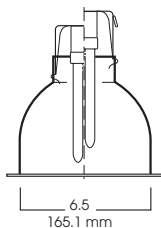

7" SHALLOW VERT FLUORESCENT OPEN / WALL WASH/ LENSED

1 x 32 WATT MAX

S7VF
SPECTRUM
SILVER SERIES™

- 6 1/2" (7") shallow vertical lamp compact fluorescent.
- Available open and lensed.
- 20 gauge galvanized steel frame.
- 12" bar hangers expandable to 24" standard.
- .0625 spun aluminum reflector.
- Junction box pre-wired, grounded.
- Electronic ballast 120/277V standard.
- Ballast serviceable from the ceiling aperture.
- Suitable for use in damp location. Lensed fixture has Wet Location option
- UL listed to standard no. 1598

2. SPECIFY TRIM

OPEN

LENSED

TRIM #	FINISH	OPTIONS	TRIM #	SPLAY FINISH	LENS/OPTIONS
7150	SG -Soft Glow	GS -Gasket	7635	WS -White / White flange (standard)	PG -Prismatic Glass lens (standard)
Open Trim	CL -Clear Alzak	BB -Black Micro Baffle	Lensed Trim	SGS -Soft Glow/ White flange	FG -Frosted Glass
	GO -Gold Alzak			RB -Regressed Black baffle White flange	FL -Fresnel Lens
	HZ -Haze			RW -Regressed White baffle White flange	GL -Clear Glass lens
7159	PW -Pewter	WB -White Micro Baffle		PF -Polished Flange	GS -Gasket
Wall Wash	UM -Umber Alzak			BF -Black Flange	PC -Clear Polycarbonate
	WE -Wheat Alzak				PP -Prismatic Polycarbonate
	BL -Black Finish				WL -Wet Location 1-470
	WH -White Finish				XB -Cross Blade Louver
	PF -Polished Flange				DO -Drop Opal
	BF -Black Flange				
7150 SG	GS		7635 WS	PG	

3. FINISHED ORDER/SPECIFICATION

SPS7VF 132 EX/7635 WS PG

Dimensions shown are nominal. Spectrum Lighting is continually improving products and reserves the right to make changes that will not alter performance or appearance with or without written notice.