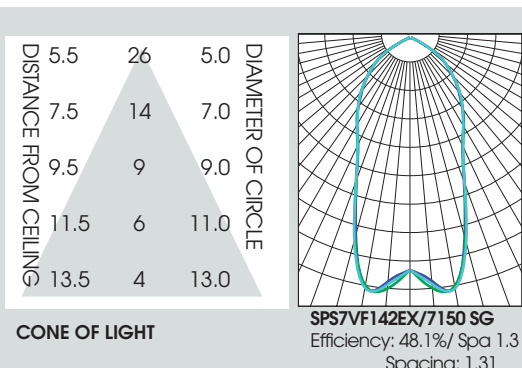

TOP VIEW

1. SPECIFY FRAME

FRAME	WATTS	BALLAST	OPTIONS
SPS7VF-	113	EX-Electronic, multi-volt 120v thru 277V	EM-Emergency battery pack (specify voltage)
Spectrum	118	DA1-Advance Mark 10™ powerline dimming, 120v	FS-Fuse holder and fuse
Silver 7"	126*	DA2-Advance Mark 10™ powerline dimming, 277v	PR-Plaster ring (pg 1-430)
Vertical	132*	DM7-Advance Mark 7™ 0-10v dimming, 120v thru 277v	RM-Remodler housing
		DL1-Lutron Compact SE™ 120v (min. dimming level 5%)¹	BH27-27" mounting bar
		DL2-Lutron Compact SE™ 277v (min. dimming level 5%)¹	TBC-T-bar clip
SPS7VF	132	EX	EM/

2. SPECIFY TRIM

TRIM #	FINISH	OPTIONS	TRIM #	SPLAY FINISH	LENS/OPTIONS
7150	SG-Soft Glow	GS-Gasket	7635	WS-White / White flange (standard)	PG-Prismatic Glass lens (standard)
Open Trim	CL-Clear Alzak	BB-Black Micro Baffle	Lensed Trim	SGS-Soft Glow/ White flange	FG-Frosted Glass
	GO-Gold Alzak			RB-Regressed Black baffle White flange	FL-Fresnel Lens
	HZ-Haze			RW-Regressed White baffle White flange	GL-Clear Glass lens
7159	PW-Pewter	WB-White Micro Baffle		PF-Polished Flange	GS-Gasket
Wall Wash	UM-Umber Alzak			BF-Black Flange	PC-Clear Polycarbonate
	WE-Wheat Alzak				PP-Prismatic Polycarbonate
	BL-Black Finish				WL-Wet Location 1-470
	WH-White Finish				XB-Cross Blade Louver
	PF-Polished Flange				DO-Drop Opal
	BF-Black Flange				
7150 SG	GS		7635 WS	PG	

3. FINISHED ORDER/SPECIFICATION

SPS7VF 132 EX/7635 WS PG

Dimensions shown are nominal. Spectrum Lighting is continually improving products and reserves the right to make changes that will not alter performance or appearance with or without written notice.

PROJECT:	TYPE:
CAT. NO.: