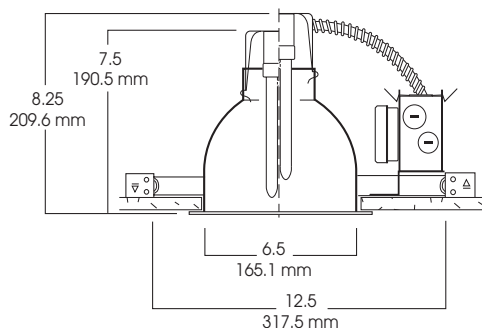

7" SHALLOW VERT FLUORESCENT OPEN / WALL WASH/ LENSED

1 x 32 WATT MAX

S7VF
SPECTRUM
SILVER SERIES™

- 6 1/2" (7") shallow vertical lamp compact fluorescent.
- Available open and lensed.
- 20 gauge galvanized steel frame.
- 12" bar hangers expandable to 24" standard.
- .0625 spun aluminum reflector.
- Junction box pre-wired, grounded.
- Electronic ballast 120/277V standard.
- Ballast serviceable from the ceiling aperture.
- Suitable for use in damp location. Lensed fixture has Wet Location option
- UL listed to standard no. 1598

SIDE VIEW