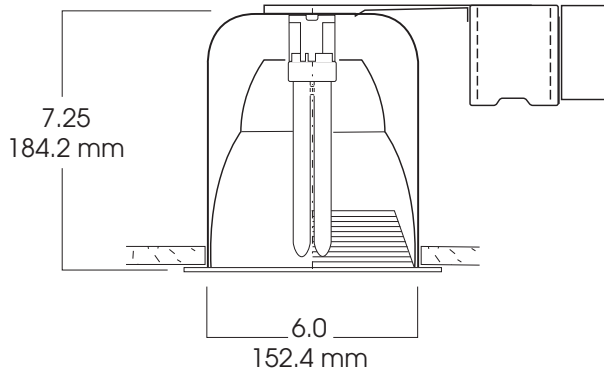

**6" VERTICAL FLUORESCENT
REMODEL/INSULATED CEILING
1 x 26 WATT MAX**

RM6000FIC
SERIES

SIDE VIEW

TOP VIEW

FIXTURE SPECIFICATIONS

FIXTURE	#LAMP	WATTS	BALLAST TYPE
SPRM6000VIC	1	13	EX - Electronic 120/277 (standard)
		18	
		26	

TRIM SPECIFICATIONS

TRIM NO:
6310

FINISH:

- CL- Clear Alzak
- GO- Gold Alzak
- BL- Black Finish
- WH- White Finish

TRIM OPTIONS

- BF- Black Flange
- BB- Black Micro Baffle
- WB- White Micro Baffle

TYPICAL ORDER

Line item 1 (FRAME): **SPRM6000FIC126EX**
Line Item 2 (TRIM): **6310 CL**

PRODUCT INFORMATION

- Fixture designed for remodeling/retrofit applications.
- Insulated Ceiling, Air Tight, compact fluorescent fixture from Spectrum Lighting. **MAXIMUM WATTAGE 1X26.**
- Clear Alzak reflector, white flange. (standard)
- Junction box pre-wired, grounded.
- Electronic ballast 120/277v standard..
- Suitable for use in damp location.
- UL listed.