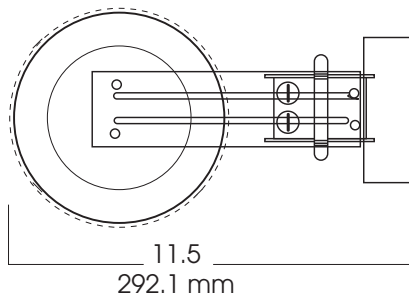

**6" VERTICAL FLUORESCENT
REMODEL/INSULATED CEILING
1 x 26 WATT MAX**

RM6000FIC
SERIES

SIDE VIEW

TOP VIEW

FIXTURE SPECIFICATIONS

FIXTURE	#LAMP	WATTS	BALLAST TYPE
SPRM6000VIC	1	13	EX - Electronic 120/277 (standard)
		18	
		26	

TRIM SPECIFICATIONS

TRIM NO:
6310

FINISH:

- CL- Clear Alzak
- GO- Gold Alzak
- BL- Black Finish
- WH- White Finish

TRIM OPTIONS

- BF- Black Flange
- BB- Black Micro Baffle
- WB- White Micro Baffle

TYPICAL ORDER

Line item 1 (FRAME): **SPRM6000FIC126EX**
Line Item 2 (TRIM): **6310 CL**

PRODUCT INFORMATION

- Fixture designed for remodeling/retrofit applications.
- Insulated Ceiling, Air Tight, compact fluorescent fixture from Spectrum Lighting. **MAXIMUM WATTAGE 1X26.**
- Clear Alzak reflector, white flange. (standard)
- Junction box pre-wired, grounded.
- Electronic ballast 120/277v standard..
- Suitable for use in damp location.
- UL listed.