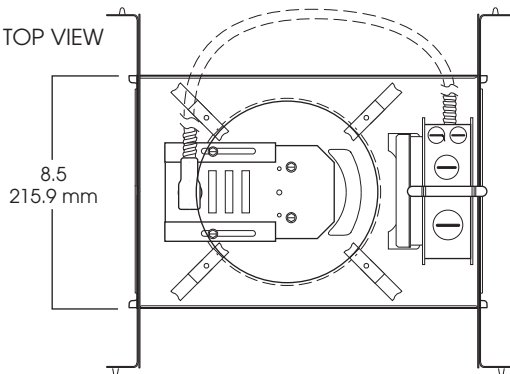

1. SPECIFY FRAME

FRAME	WATTS	BALLAST	OPTIONS
SPL7HF	2 QUAD	EX-Electronic 120/277 (standard)	EM-Emergency battery pack (specify voltage)
Spectrum	13	DA1-Advance Mark10™ dimming, 120v	FS-Fuse holder and fuse
Silver 7"	18	DA2-Advance Mark 10™ powerline dimming, 277v	PR-Plaster ring (pg 1-430)
Horizontal	26	DM7-Advance MK7 Dimming 120/277	RM-Remodler housing
	1 LAMP TT	DL1-Lutron Compact SE™ 120v (min. dimming level 5%)¹	BH27-27" mounting bar
	18	DL2-Lutron Compact SE™ 277v (min. dimming level 5%)¹	TBC-T-bar clip
	26		
	32		
	42		

SPL7HF

126

EX

EM/