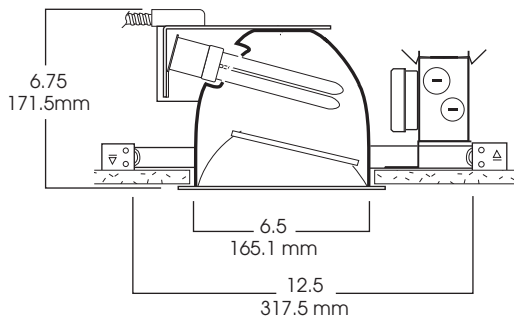

SIDE VIEW

TOP VIEW