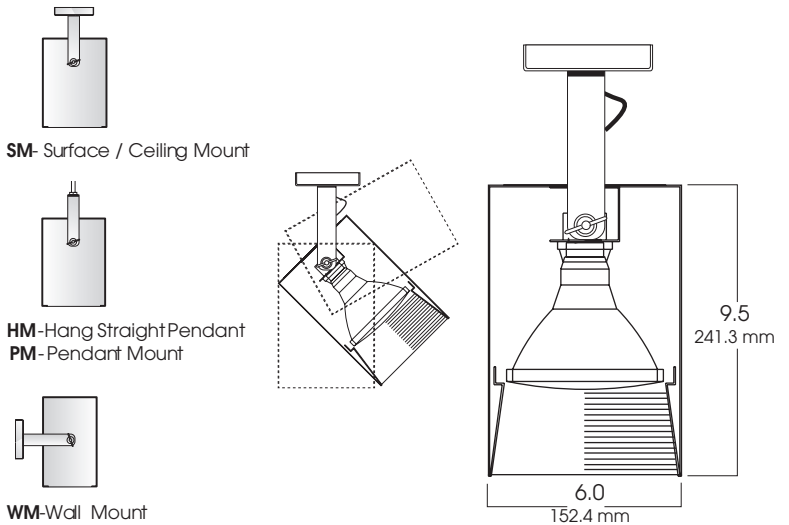

# 6" CYLINDER SERIES ADJUSTABLE OPEN 6" ROUND PAR-150 WATT MAX INC

## PRODUCT INFORMATION:

- 6" diameter cylinder series for use with incandescent PAR lamps.
- Extruded aluminum cylinder.
- 150 watt max incandescent
- Yoke allows aiming for wall washing and spot lighting.
- 20 color options.
- Suitable for damp location.
- 120 Volt standard.
- Manufactured and tested to UL standard No. 1598.

## MOUNTING

SERIES	LAMP	REFLECTOR	MOUNTING	FINISH
SPCYK0609INC- Spectrum Incandescent Cylinder	R30 PAR30 PAR38	6030-SG -Semi-Diffuse Low Iridescent WH -White Finish BB -Black Micro Baffle WB -White Micro Baffle	HM* -Hang-Straight Mounting HMAT** -Field Cutable Length Hang Straight Pendant PM* -Pendant Mount SM -Surface Mount WM -Wall Mount	GW -Gloss White GB -Gloss Black MW -Matte White MB -Matte Black BZ -Bronze PT -Platinum Silver MT -Mini Tek Silver TW -Textured White CC -Custom Color
<b>SPCYK0609INC</b>	<b>PAR38</b>	<b>6030 SG</b>	<b>HM36</b>	<b>GW</b>

\* Specify Length in inches  
\*\*12" or 36" lengths only  
See Cylinder Mounting Page for Additional Information

Dimensions shown are nominal. Spectrum Lighting is continually improving products and reserves the right to make changes that will not alter performance or appearance with or without written notice.