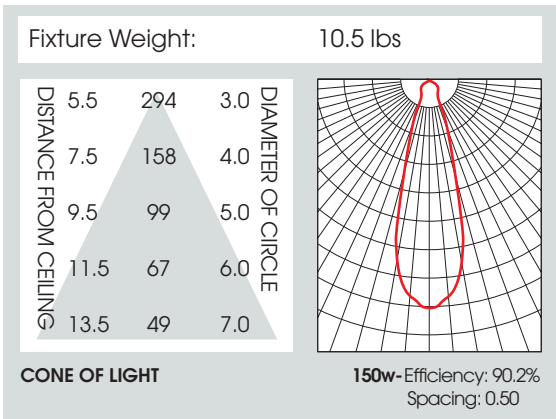

MOUNTING

SERIES	LAMP	REFLECTOR	MOUNTING	FINISH
SPCYK0609INC- Spectrum Incandescent Cylinder	R30 PAR30 PAR38	6030-SG -Semi-Diffuse Low Iridescent WH -White Finish BB -Black Micro Baffle WB -White Micro Baffle	HM* -Hang-Straight Mounting HMAT** -Field Cutable Length Hang Straight Pendant PM* -Pendant Mount SM -Surface Mount WM -Wall Mount	GW -Gloss White GB -Gloss Black MW -Matte White MB -Matte Black BZ -Bronze PT -Platinum Silver MT -Mini Tek Silver TW -Textured White CC -Custom Color
SPCYK0609INC	PAR38	6030 SG	HM36	GW

* Specify Length in inches
**12" or 36" lengths only
See Cylinder Mounting Page for Additional Information

Dimensions shown are nominal. Spectrum Lighting is continually improving products and reserves the right to make changes that will not alter performance or appearance with or without written notice.

PROJECT:	TYPE:
CAT. NO.: