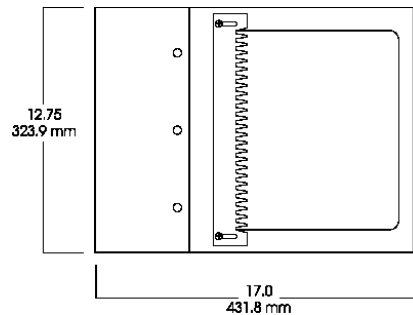

FEATURES:

- Indirect Wall Mounted "Urn" fixture.
- Forward throw reflector
- Heavy gauge aluminum construction.
- Feathering bar at edge of aperture eliminates harsh line on adjacent surface.
- Tempered Glass Lens protects lamp from abuse.
- ED17 or T6 lamps, max 175watts.
- Electronic ballast up to 70 watts, Core and coil 120/277 for 100W-175w.
- 20 color options, matte white standard.
- Suitable for damp locations
- Manufactured and tested to UL standard No. 1598. ETL Listed.

**8" HID CYLINDER SERIES
OPEN REFLECTOR/BAFFLE
100W MAX (OPEN RATED LAMP)**

Dimensions shown are nominal. Spectrum Lighting is continually improving products and reserves the right to make changes that will not alter performance or appearance.

TYPICAL ORDER
SPC1708100H1/ED17/WM/MW