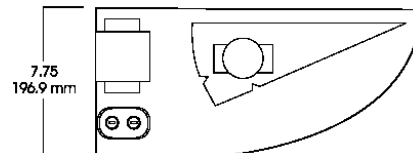

FEATURES:

- Indirect Wall Mounted "Urn" fixture.
- Forward throw reflector
- Heavy gauge aluminum construction.
- Feathering bar at edge of aperture eliminates harsh line on adjacent surface.
- Tempered Glass Lens protects lamp from abuse.
- ED17 or T6 lamps, max 175watts.
- Electronic ballast up to 70 watts, Core and coil 120/277 for 100W-175w.
- 20 color options, matte white standard.
- Suitable for damp locations
- Manufactured and tested to UL standard No. 1598. ETL Listed.

**8" HID CYLINDER SERIES
OPEN REFLECTOR/BAFFLE
100W MAX (OPEN RATED LAMP)**

Dimensions shown are nominal. Spectrum Lighting is continually improving products and reserves the right to make changes that will not alter performance or appearance.