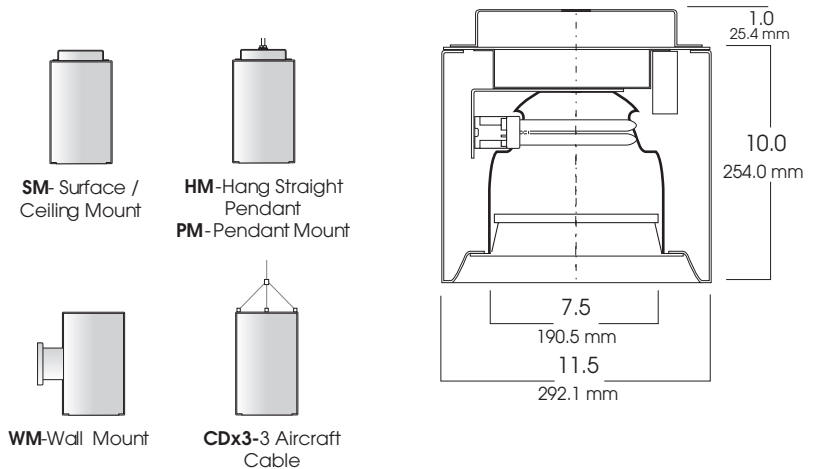

12" CYLINDER SERIES LENSED 12" ROUND 2 x 42 WATT MAX CF

SPC12 SPECTRUM CYLINDERS

PRODUCT INFORMATION:

- 12" round cylinder series for use with compact fluorescent lamps.
- Spun aluminum cylinder.
- 2 x 42 watt max triple tube compact fluorescent lamp.
- 20 powder coat options.
- Suitable for damp locations. Wet location available
- Manufactured and tested to UL standard No. 1598.

MOUNTING

Fixture Weight: 8.5 lbs

DISTANCE FROM CEILING	36	11.0	DIAMETER OF CIRCLE
5.5	36	11.0	
7.5	19	15.0	
9.5	12	19.0	
11.5	8	23.0	
13.5	6	27.0	

CONE OF LIGHT

232w-Efficiency: 32.1%
Spacing: 1.22

SERIES	WATTS	BALLAST	OPTIONS	TRIM / SPLAY	LENS	MOUNTING	FINISH
SPC1210CF- Compact Fluorescent Spectrum Cylinder	(1 or 2) 13 (1 or 2) 18 (1 or 2) 26 (1 or 2) 32 (1 or 2) 42	EX -Electronic 120v / 277v (standard) DA1 -Advance Mark 10™ Powerline Dimming, 120v DA2 -Advance Mark 7™ Powerline Dimming, 277v DA7 -Advance Mark 7™ 0-10v dimming, 120v thru 277v	FS -Fuse holder and fuse EMIT -Emergency Integral with Switch (specify voltage) EMENC -Remote Ballast Enclosure CP113 -Ceiling Surface Enclosure	8520-SG -Soft Glow Alzak Splay/ Flange RB -Regressed Baffle / Splay CC -Custom Color * 8520 -for 2 lamp (13w-26w Q) * 8620 -for 2 lamp (26w T-42w) * 8625 -for 1 lamp (13w-42w) Q : Quad T : Triple Tube	GL -Clear Tempered Glass Lens FG -Frosted Glass Lens FL -Fresnel Glass Lens PG -Prismatic Glass Lens WL -Wet Location XB -Cross Blade	HM* -Hang-Straight Mounting HMAT** -Field Cuttable Length Hang Straight Pendant PM* -Pendant Mount SM -Surface Mount WM -Wall Mount CDx3 -3 Aircraft Cable & Cord * Specify Length in inches **12" or 36" lengths only See Cylinder Mounting Page for Additional Information	GW -Gloss White GB -Gloss Black MW -Matte White MB -Matte Black BZ -Bronze PT -Platinum Silver MT -Mini Tek Silver TW -Textured White CC -Custom Color
SPC1210CF	226	EX	FS	8520 SG	GL	HM36	GW