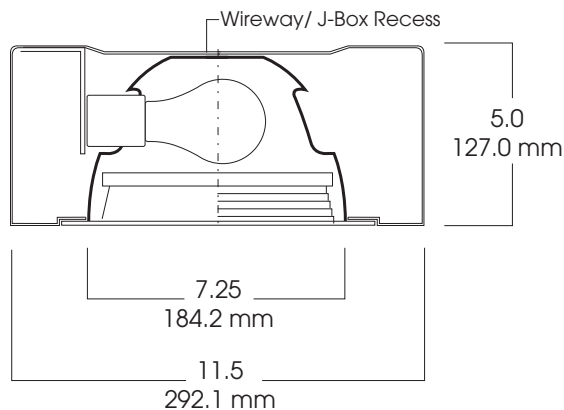

FEATURES:

- 12" diameter MRI Surface Mounted Cylinder. Mounted directly to junction box.
- Stepped Housing allows trim to nest at base of fixture.
- Soft Glow Alzak trim standard.
- Solid aluminum cylinder.
- 150 watt A19 lamp Max
- 20 powdercoat color options, matte white standard..
- Suitable for damp locations
- Electronic ballast 120/277
- UL listed.

**12" MRI SERIES
SHALLOW PROFILE
150 WATT A19 LAMP MAX**

Dimensions shown are nominal. Spectrum Lighting is continually improving products and reserves the right to make changes that will not alter performance or appearance.

SERIES	VOLTAGE	OPTIONS	TRIM SPLAY	LENS	MOUNTING	FINISH
SPC1205MRI						
SPC1205MRI- Lensed MRI cylinder Spectrum Cylinder	120 Volts	FS- Fusing GS- Gasket	8320 SG -Soft Glow Splay/Flange (standard) 8320 RB -Regressed Baffled Splay	GL - Clear Temp Glass Lens FG - Frosted Glass Lens FL - Fresnel Glass Lens PG - Prismatic Glass	SM - Surface/ Ceiling	MW - MatteWhite (Standard) MB - Matte Black BZ - Bronze Choose from 20 other available finishes Consult Factory
TYPICAL ORDER						
SPC120MRI/8320 SG GL/SM/MW						