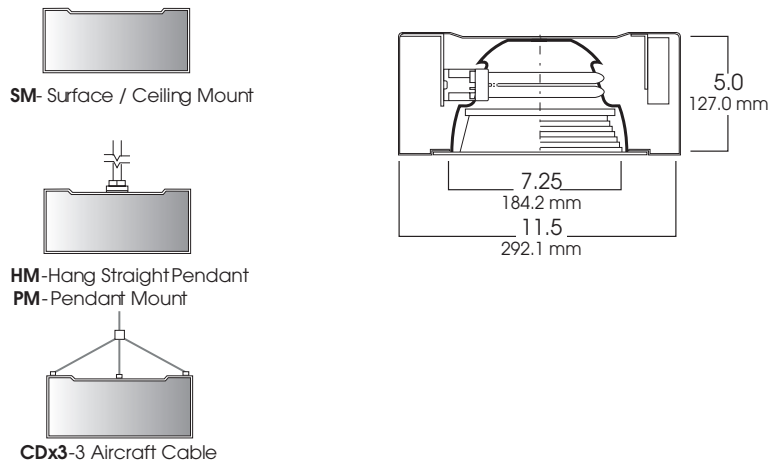

12" CYLINDER SERIES LENSED 12" ROUND 2 x 26 WATT MAX CF

SPC12 SPECTRUM CYLINDERS

PRODUCT INFORMATION:

- 12" round shallow cylinder series for use with compact fluorescent lamps.
- Spun aluminum cylinder.
- 2 x 26 watt max triple tube compact fluorescent lamp.
- 20 powder coat options.
- Suitable for damp locations. Wet location available.
- Manufactured and tested to UL standard No. 1598.

MOUNTING

Fixture Weight: 7.5 lbs

DISTANCE FROM CEILING	26	11.0
5.5	26	11.0
7.5	14	15.0
9.5	9	19.0
11.5	6	23.0
13.5	4	27.0

CONE OF LIGHT

226w-Efficiency: 41.8%
Spacing: 1.27

SERIES	WATTS	BALLAST	OPTIONS	TRIM / SPLAY	LENS	MOUNTING	FINISH
SPC1205CF- Compact Fluorescent Shallow Spectrum Cylinder	(1 or 2) 13 (1 or 2) 18 (1 or 2) 26	EX -Electronic 120v / 277v (standard)	FS -Fuse holder and fuse TP -Tamper Proof (PC underlay) EMIT -Emergency Integral Switch (specify voltage) EMENC -Remote Ballast Enclosure CP113 -Ceiling Surface Enclosure	8320-SG -Soft Glow Alzak Splay/ Flange RB -Regressed Baffle / Splay CC -Custom Color * 8320 -for 2 lamp (13w-26w Q) * 8325 -for 1 lamp (13w-26w) * 8330 -for 2 lamp (26w T) Q : Quad T : Triple Tube	GL -Clear Tempered Glass Lens FG -Frosted Glass Lens FL -Fresnel Glass Lens PG -Prismatic Glass Lens SO -Micro Prism Solite™ Lens WL -Wet Location	HM* -Hang-Straight Mounting HMAT** -Field Cutable Length Hang Straight Pendant PM* -Pendant Mount SM -Surface Mount CDx3 -3 Aircraft Cable & Cord * Specify Length in inches **12" or 36" lengths only See Cylinder Mounting Page for Additional Information	GW -Gloss White GB -Gloss Black MW -Matte White MB -Matte Black BZ -Bronze PT -Platinum Silver MT -Mini Tek Silver TW -Textured White CC -Custom Color
SPC1205CF	226	EX	FS	8320 SG	GL	HM36	GW