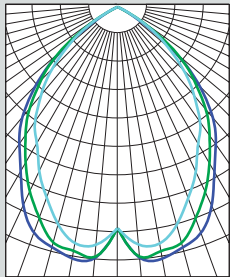

12" CYLINDER SERIES LENSED 12" ROUND 2 x 26 WATT MAX CF

SPC12 SPECTRUM CYLINDERS

PRODUCT INFORMATION:

- 12" round shallow cylinder series for use with compact fluorescent lamps.
- Spun aluminum cylinder.
- 2 x 26 watt max triple tube compact fluorescent lamp.
- 20 powder coat options.
- Suitable for damp locations. Wet location available.
- Manufactured and tested to UL standard No. 1598.

MOUNTING

Fixture Weight: 7.5 lbs

DISTANCE FROM CEILING	26	11.0
5.5	26	11.0
7.5	14	15.0
9.5	9	19.0
11.5	6	23.0
13.5	4	27.0

CONE OF LIGHT

226w-Efficiency: 41.8%
Spacing: 1.27

SERIES	WATTS	BALLAST	OPTIONS	TRIM / SPLAY	LENS	MOUNTING	FINISH
SPC1205CF- Compact Fluorescent Shallow Spectrum Cylinder	(1 or 2) 13 (1 or 2) 18 (1 or 2) 26	EX -Electronic 120v / 277v (standard)	FS -Fuse holder and fuse TP -Tamper Proof (PC underlay) EMIT -Emergency Integral Switch (specify voltage) EMENC -Remote Ballast Enclosure CP113 -Ceiling Surface Enclosure	8320-SG -Soft Glow Alzak Splay/ Flange RB -Regressed Baffle / Splay CC -Custom Color * 8320 -for 2 lamp (13w-26w Q) * 8325 -for 1 lamp (13w-26w) * 8330 -for 2 lamp (26w T) Q : Quad T : Triple Tube	GL -Clear Tempered Glass Lens FG -Frosted Glass Lens FL -Fresnel Glass Lens PG -Prismatic Glass Lens SO -Micro Prism Solite™ Lens WL -Wet Location	HM* -Hang-Straight Mounting HMAT** -Field Cutable Length Hang Straight Pendant PM* -Pendant Mount SM -Surface Mount CDx3 -3 Aircraft Cable & Cord * Specify Length in inches **12" or 36" lengths only See Cylinder Mounting Page for Additional Information	GW -Gloss White GB -Gloss Black MW -Matte White MB -Matte Black BZ -Bronze PT -Platinum Silver MT -Mini Tek Silver TW -Textured White CC -Custom Color
SPC1205CF	226	EX	FS	8320 SG	GL	HM36	GW