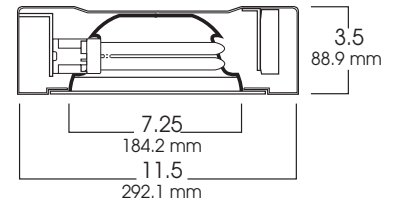

# 12" CYLINDER SERIES OPEN/LENSED 12" ROUND 2 x 26 WATT MAX CF

## PRODUCT INFORMATION:

- 12" round super shallow cylinder series for use with compact fluorescent lamps.
- Spun aluminum cylinder.
- 2 x 26 watt max quad compact fluorescent lamp.
- 20 powder coat options.
- Suitable for damp locations. Wet location available.
- Manufactured and tested to UL standard No. 1598.

## MOUNTING

**8240 FW**-Flush White Door

Fixture Weight: 6.5 lbs

DISTANCE FROM CEILING	DIAMETER OF CIRCLE
5.5	22
7.5	12
9.5	7
11.5	5
13.5	4

**CONE OF LIGHT**

**OPEN: 226w**-Efficiency: 59.0%  
Spacing: 1.79