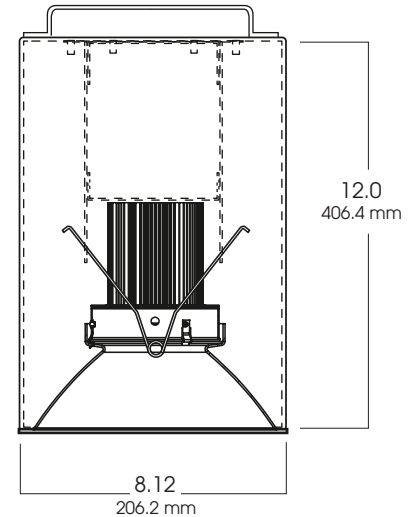

**INFINIUM™ LED SERIES**  
**OPEN 8" ROUND CYLINDER**  
 40 WATT MAX LED

**SPC08**  
**SPECTRUM**  
 CYLINDERS

Fixture Weight: 10.0 lbs

KELVIN°	WATTAGE	LUMENS
27K°	30W	1280
	40W	1640
31K°	30W	1400
	40W	1800
35K°	30W	1520
	40W	1855
41K°	30W	1650
	40W	2100
51K°	30W	1900
	40W	2400

**MOUNTING**

**SM**- Surface / Ceiling Mount

**HM**-Hang Straight Pendant  
**PM**-Pendant Mount

**WM**-Wall Mount

SERIES	LED	KELVIN	BEAM	DRIVER	OPTIONS	TRIM / FINISH	MOUNTING	FINISH
<b>SPC0812LED-</b> Spectrum LED Cylinder	<b>30w</b>	<b>27K</b> -2700° K <b>31K</b> -3100° K	<b>ND</b>	<b>E1</b> -Electronic, 120V <b>E2</b> -Electronic, 277V	<b>FS</b> -Fuse Holder and Fuse	<b>AR8454-MW</b> -Matte White <b>SG</b> -Semi-Diffuse Low Iridescent clear <b>GL</b> -Clear Glass	<b>HM*</b> -Hang-Straight Mounting <b>HMAT**</b> -Adjustable Length Hang Straight Pendant <b>PM*</b> -Pendant Mount <b>SM</b> -Surface Mount <b>WM</b> -Wall Mount	<b>GW</b> -Gloss White <b>GB</b> -Gloss Black <b>MW</b> -Matte White <b>MB</b> -Matte Black <b>BZ</b> -Bronze <b>PT</b> -Platinum Silver <b>MT</b> -Mini Tek Silver <b>TW</b> -Textured White <b>CC</b> -Custom Color
	<b>40w</b>	<b>35K</b> -3500° K <b>41K</b> -4100° K <b>51K</b> -5100° K	<b>MD</b> <b>WD</b>	<b>DS101</b> -Spectrum 0-10v Dimming, 120v <b>DS102</b> -Spectrum 0-10v Dimming, 277v <b>DLTE1</b> -Lutron 2 Wire Dimming 120v ONLY <b>DL33X</b> -Lutron Hi-Lume Dimming 120v/277v <b>DL3EX</b> -Lutron ECOSYSTEM Dimming 120v/277v	<b>GS</b> -Gasket <b>CR</b> -Corrosion Resistant <b>EMLED</b> -Emergency Back-up Battery		<b>PM*</b> -Pendant Mount <b>SM</b> -Surface Mount <b>WM</b> -Wall Mount	
<b>SPC0812LED</b>	<b>40W</b>	<b>31K</b>	<b>WD</b>	<b>E1</b>	<b>FS</b>	<b>AR8454 SG</b>	<b>HM36</b>	<b>GW</b>

Dimensions shown are nominal. Spectrum Lighting is continually improving products and reserves the right to make changes that will not alter performance or appearance with or without written notice.

<b>PROJECT:</b>	<b>TYPE:</b>
<b>CAT. NO.:</b>	