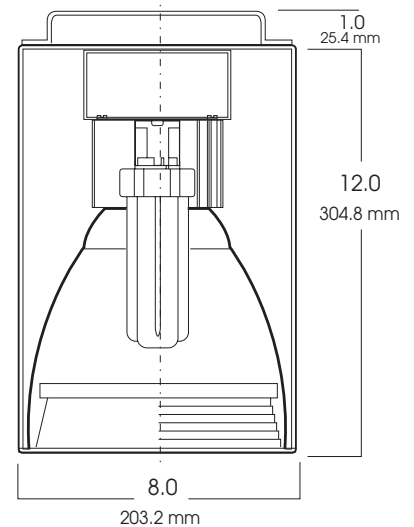

### MOUNTING

**SM**- Surface / Ceiling Mount

**HM**-Hang Straight  
**PM**-Pendant Mount

**WM**-Wall Mount

Fixture Weight:

8.5 lbs

DISTANCE FROM CEILING		DIAMETER OF CIRCLE
5.5	13	11.0
7.5	7	15.0
9.5	4	19.0
11.5	3	23.0
13.5	2	27.0

**CONE OF LIGHT**

**26w**-Efficiency: 43.1%  
Spacing: 1.31

SERIES	WATTS	BALLAST	OPTIONS	TRIM / SPLAY	LENS	MOUNTING	FINISH
<b>SPC0812CF-</b> Compact Fluorescent Spectrum Cylinder	<b>13</b> <b>18</b> <b>26</b> <b>32</b> <b>42</b>	<b>EX</b> -Electronic 120v / 277v (standard)  Consult Factory for Dimming Options	<b>FS</b> -Fuse holder and fuse <b>EMRM</b> -Emergency Remote Ballast (90" MAX distance to ballast) <b>EMENC</b> -Remote Ballast Enclosure <b>CP113</b> -Ceiling Surface Enclosure	<b>8125-SG</b> -Soft Glow Alzak Splay / Flange <b>RB</b> -Regressed Baffle / Splay <b>CC</b> -Custom Color	<b>GL</b> -Clear Tempered Glass Lens <b>FG</b> -Frosted Glass Lens <b>FL</b> -Fresnel Glass Lens <b>PG</b> -Prismatic Glass Lens <b>WL</b> -Wet Location	<b>HM*</b> -Hang-Straight Mounting <b>HMAT**</b> -Field Cutable Length Hang Straight Pendant <b>PM*</b> -Pendant Mount <b>SM</b> -Surface Mount <b>WM</b> -Wall Mount  * Specify Length in inches **12" or 36" lengths only  See Cylinder Mounting Page for Additional Information	<b>GW</b> -Gloss White <b>GB</b> -Gloss Black <b>MW</b> -Matte White <b>MB</b> -Matte Black <b>BZ</b> -Bronze <b>PT</b> -Platinum Silver <b>MT</b> -Mini Tek Silver <b>TW</b> -Textured White <b>CC</b> -Custom Color
<b>SPC0812CF</b>	<b>42</b>	<b>EX</b>	<b>FS</b>	<b>8125 SG</b>	<b>GL</b>	<b>HM36</b>	<b>GW</b>