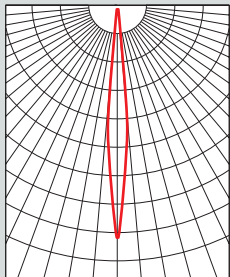

### MOUNTING

**SM**- Surface / Ceiling Mount

**HM**-Hang Straight Pendant  
**PM**-Pendant Mount

**WM**-Wall Mount

Fixture Weight:

6.0 lbs

DISTANCE FROM CEILING		DIAMETER OF CIRCLE
5.5	646	1.0
7.5	347	1.0
9.5	217	1.0
11.5	148	2.0
13.5	107	2.0