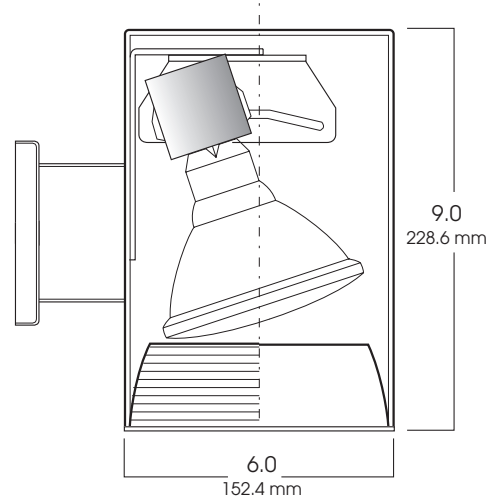

### PRODUCT INFORMATION:

- 6" Internally Adjustable Cylinder Series for use with incandescent PAR lamps.
- Drawn aluminum cylinder.
- 150 watt max incandescent.
- 20 color options.
- Suitable for damp locations.
- 120 Volt Standard.
- Manufactured and tested to UL standard No. 1598.

### MOUNTING

**SM**- Surface / Ceiling Mount

**HM**-Hang Straight Pendant  
**PM**-Pendant Mount

**WM**-Wall Mount

Fixture Weight:

6.0 lbs

DISTANCE FROM CEILING		DIAMETER OF CIRCLE
5.5	646	1.0
7.5	347	1.0
9.5	217	1.0
11.5	148	2.0
13.5	107	2.0

**CONE OF LIGHT**

100w-Efficiency: 78.1%  
Spacing: 0.16

SERIES	LAMP	REFLECTOR	MOUNTING	FINISH
<b>SPC0609ADJ</b> - Spectrum Round Incandescent Cylinder	<b>PAR 30</b> <b>PAR 38</b> <b>R 30</b>	<b>6110-SG</b> -Semi-Diffused Low Iridescent <b>BB</b> -Black Micro Baffle <b>WB</b> -White Micro Baffle * -Custom Finish (consult factory)	<b>HM*</b> -Hang-Straight Mounting <b>HMAT**</b> -Field Cutable Length Hang Straight Pendant <b>PM*</b> -Pendant Mount <b>SM</b> -Surface Mount <b>WM</b> -Wall Mount  * Specify Length in inches **12" or 36" lengths only  See Cylinder Mounting Page for Additional Information	<b>GW</b> -Gloss White <b>GB</b> -Gloss Black <b>MW</b> -Matte White <b>MB</b> -Matte Black <b>BZ</b> -Bronze <b>PT</b> -Platinum Silver <b>MT</b> -Mini Tek Silver <b>TW</b> -Textured White <b>CC</b> -Custom Color
<b>SPC0609ADJ</b>	<b>PAR 30</b>	<b>6110 SG</b>	<b>HM36</b>	<b>GW</b>