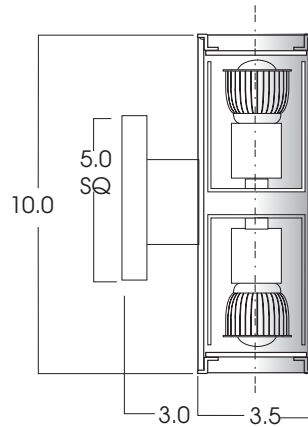

**FEATURES:**

- Provides low energy usage with narrow LED distribution.
- 3" diameter direct/indirect LED cylinder series
- Solid machined aluminum cylinder.
- 3 Watt LED lamps (supplied)
- Many color options (Matte White standard).
- Suitable for damp locations
- Wet Location Available
- 120V standard.
- Manufactured and tested to UL standard No. 1598. ETL Listed.

Dimensions shown are nominal. Spectrum Lighting is continually improving products and reserves the right to make changes that will not alter performance or appearance.

**3" LED CYLINDER SERIES  
3 WATT LED  
WET/DAMP LOCATION**

**UD-UP/DOWN**

**UP-UP**

**DN-DOWN**

**YK-ADJ YOKE**

**SERIES**

**SPC0310LED**

**LED**

**LED3W - 3 Watt LED**  
(supplied)