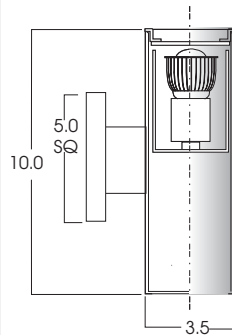

**FEATURES:**

- Provides low energy usage with narrow LED distribution.
- 3" diameter direct/indirect LED cylinder series
- Solid machined aluminum cylinder.
- 3 Watt LED lamps (supplied)
- Many color options (Matte White standard).
- Suitable for damp locations
- Wet Location Available
- 120V standard.
- Manufactured and tested to UL standard No. 1598. ETL Listed.

Dimensions shown are nominal. Spectrum Lighting is continually improving products and reserves the right to make changes that will not alter performance or appearance.

**3" LED CYLINDER SERIES  
3 WATT LED  
WET/DAMP LOCATION**

**UD-UP/DOWN**

**UP-UP**

**DN-DOWN**

**YK-ADJ YOKE**

**SERIES**

**SPC0310LED**

**LED**

**LED3W - 3 Watt LED**  
(supplied)