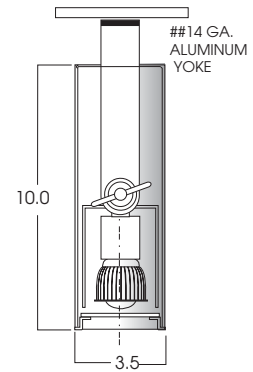

**FEATURES:**

- Provides low energy usage with narrow LED distribution.
- 3" diameter direct/indirect LED cylinder series
- Solid machined aluminum cylinder.
- 3 Watt LED lamps (supplied)
- Many color options (Matte White standard).
- Suitable for damp locations
- Wet Location Available
- 120V standard.
- Manufactured and tested to UL standard No. 1598. ETL Listed.

Dimensions shown are nominal. Spectrum Lighting is continually improving products and reserves the right to make changes that will not alter performance or appearance.

**3" LED CYLINDER SERIES  
3 WATT LED  
WET/DAMP LOCATION**

**UD-UP/DOWN**

**UP-UP**

**DN-DOWN**

**YK-ADJ YOKE**

**SERIES**

**SPC0310LED**

**LED**

**LED3W - 3 Watt LED**  
(supplied)