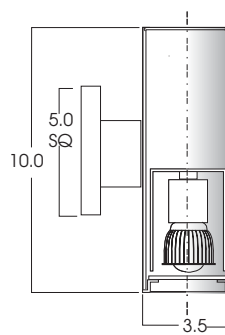

**FEATURES:**

- Provides low energy usage with narrow LED distribution.
- 3" diameter direct/indirect LED cylinder series
- Solid machined aluminum cylinder.
- 3 Watt LED lamps (supplied)
- Many color options (Matte White standard).
- Suitable for damp locations
- Wet Location Available
- 120V standard.
- Manufactured and tested to UL standard No. 1598. ETL Listed.

Dimensions shown are nominal. Spectrum Lighting is continually improving products and reserves the right to make changes that will not alter performance or appearance.

**3" LED CYLINDER SERIES  
3 WATT LED  
WET/DAMP LOCATION**

**UD-UP/DOWN**

**UP-UP**

**DN-DOWN**

**YK-ADJ YOKE**

**SERIES**

**SPC0310LED**

**LED**

**LED3W - 3 Watt LED**  
(supplied)