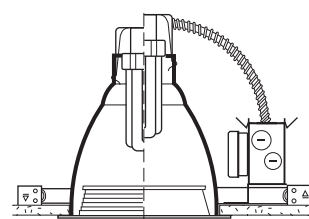

2. SPECIFY TRIM

OPEN

LENSED

TRIM #	FINISH	OPTIONS	TRIM #	SPLAY FINISH	LENS/OPTIONS
8110 Open Shallow	SG-Soft Glow CL-Clear Alzak GO-Gold Alzak HZ-Haze	GS-Gasket BB-Black Micro Baffle WB-White Micro Baffle	8120 Lensed	WS-White / White flange (standard) SGS-Soft Glow/ White flange	PG-Prismatic Glass lens (standard) FG-Frosted Glass FL-Fresnel Lens GL-Clear Glass lens
8920 Open Wall Wash	PW-Pewter UM-Umber Alzak WE-Wheat Alzak BL-Black Finish WH-White Finish PF-Polished Flange BF-Black Flange			RB-Regressed Black baffle White flange RW-Regressed White baffle White flange PF-Polished Flange BF-Black Flange	GS-Gasket PC-Clear Polycarbonate PP-Prismatic Polycarbonate WL-Wet Location 1-470 XB-Cross Blade Louver
8920 SG		GS	8120 WS		PG

3. FINISHED ORDER/SPECIFICATION

SP8VF132EX/8120 SGS XB

Dimensions shown are nominal. Spectrum Lighting is continually improving products and reserves the right to make changes that will not alter performance or appearance with or without written notice.

SPECTRUM
LIGHTING, INC
www.speclight.com

PROJECT:

TYPE:

CAT. NO.:

994 Jefferson Street, Fall River, MA 02721 508.678.2303 FAX 508.678.2260