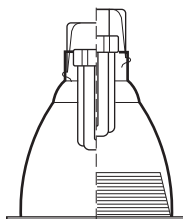

# 8" VERTICAL FLUORESCENT OPEN/WALL WASH/LENS

1 x 42 WATT MAX

**8VF**  
**SPECTRUM**  
SILVER SERIES™

- 8" vertical lamp compact fluorescent.
- Available open, lensed, and wall wash.
- 20 gauge galvanized steel frame.
- 12" bar hangers expandable to 24" standard.
- .0625 spun aluminum reflector.
- Junction box pre-wired, grounded.
- Electronic ballast 120/277V standard.
- Ballast serviceable from the ceiling aperture.
- Suitable for use in damp location. Lensed fixture has Wet Location option.
- UL listed to standard no. 1598.

## 2. SPECIFY TRIM

OPEN

LENSED

TRIM #	FINISH	OPTIONS	TRIM #	SPLAY FINISH	LENS/OPTIONS
<b>8110</b> Open Shallow	<b>SG</b> -Soft Glow <b>CL</b> -Clear Alzak <b>GO</b> -Gold Alzak <b>HZ</b> -Haze	<b>GS</b> -Gasket <b>BB</b> -Black Micro Baffle <b>WB</b> -White Micro Baffle	<b>8120</b> Lensed	<b>WS</b> -White / White flange (standard) <b>SGS</b> -Soft Glow/ White flange	<b>PG</b> -Prismatic Glass lens (standard) <b>FG</b> -Frosted Glass <b>FL</b> -Fresnel Lens <b>GL</b> -Clear Glass lens
<b>8920</b> Open Wall Wash	<b>PW</b> -Pewter <b>UM</b> -Umber Alzak <b>WE</b> -Wheat Alzak <b>BL</b> -Black Finish <b>WH</b> -White Finish <b>PF</b> -Polished Flange <b>BF</b> -Black Flange			<b>RB</b> -Regressed Black baffle White flange <b>RW</b> -Regressed White baffle White flange <b>PF</b> -Polished Flange <b>BF</b> -Black Flange	<b>GS</b> -Gasket <b>PC</b> -Clear Polycarbonate <b>PP</b> -Prismatic Polycarbonate <b>WL</b> -Wet Location 1-470 <b>XB</b> -Cross Blade Louver
<b>8920 SG</b>		<b>GS</b>	<b>8120 WS</b>		<b>PG</b>