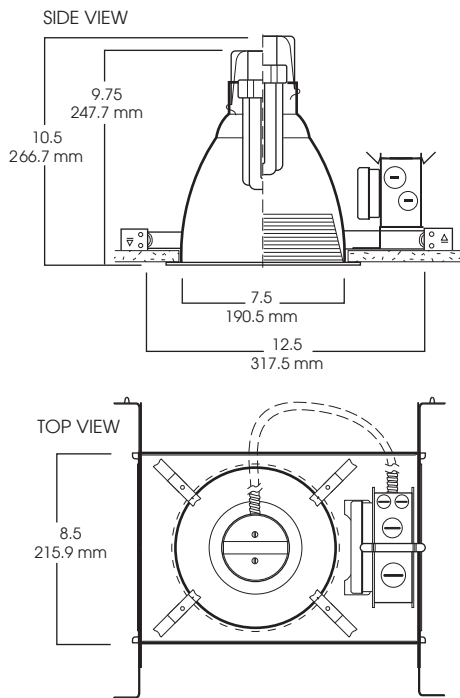

# 8" VERTICAL FLUORESCENT OPEN/WALL WASH/LENS

1 x 42 WATT MAX

**8VF**  
**SPECTRUM**  
SILVER SERIES™

- 8" vertical lamp compact fluorescent.
- Available open, lensed, and wall wash.
- 20 gauge galvanized steel frame.
- 12" bar hangers expandable to 24" standard.
- .0625 spun aluminum reflector.
- Junction box pre-wired, grounded.
- Electronic ballast 120/277V standard.
- Ballast serviceable from the ceiling aperture.
- Suitable for use in damp location. Lensed fixture has Wet Location option.
- UL listed to standard no. 1598.

## 3. FINISHED ORDER/SPECIFICATION

**SP8VF132EX/8120 SGS XB**

Dimensions shown are nominal. Spectrum Lighting is continually improving products and reserves the right to make changes that will not alter performance or appearance with or without written notice.