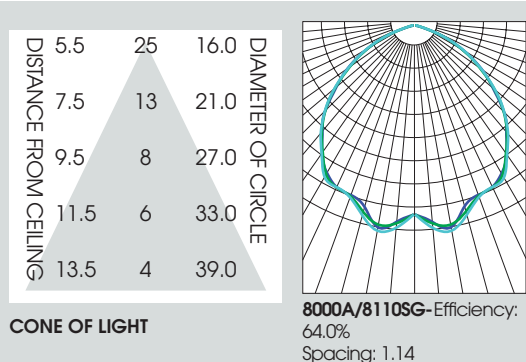

Dimensions shown are nominal. Spectrum Lighting is continually improving products and reserves the right to make changes that will not alter performance or appearance with or without written notice.

1. SPECIFY FRAME

FRAME	LAMPS	OPTIONS
SP8000A Spectrum Silver 8"	A19 A21 R30 PAR20 PAR30L PAR38 R40	T277-277V TO 120V Step-Down transformer BH27-27" Mounting Bars (2 per set) FS-Fuse holder and fuse PR-Plaster Ring 1-430 RM-Remodeler Housing (Split Frame) SCA-Slope Ceiling Adaptor 1-435 TBC-T-bar clips 1-475
SP8000A		FS

2. SPECIFY TRIM

OPEN			LENSED		
TRIM #	FINISH	OPTIONS	TRIM #	FINISH	OPTIONS
8110 Open Trim	SG-Soft Glow CL-Clear Alzak GO-Gold Alzak HZ-Haze PW-Pewter UM-Umber Alzak WE-Wheat Alzak BL-Black Finish WH-White Finish PF-Polished Flange	GS-Gasket BB-Black Micro Baffle WB-White Micro Baffle PF-Polished Flange	8120 Lensed Trim	WS-White Splay/Flange(standard) SGS-Soft Glow Alzak Splay/White Flange RW-Regressed White Baffle Splay/White Flange RB-Regressed Baffled Splay Black W/ White Flange	GL-Clear Temp Glass Lens PG-Prismatic Glass
8920 Wall Wash					
8110 SG		GS	8120 SGS		PG

3. FINISHED ORDER/SPECIFICATION

SP8000A/8110 SG

PROJECT:	TYPE:
CAT. NO.: