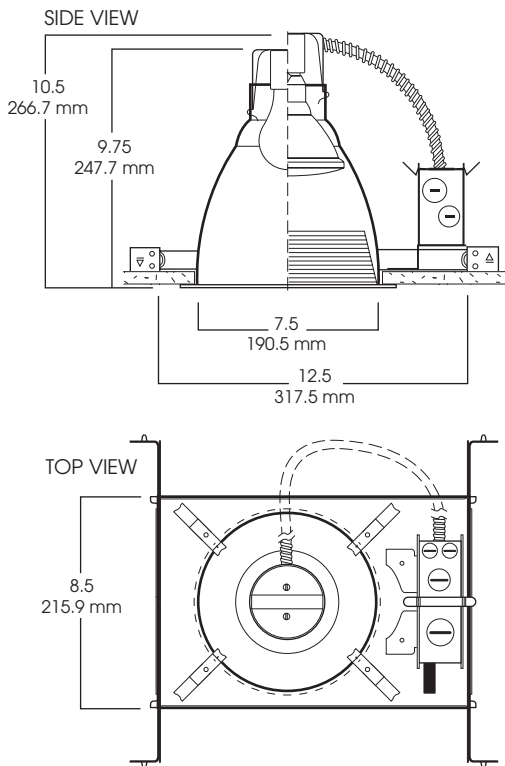

## FEATURES & SPECIFICATIONS:

- 8" incandescent series.
- Available open, lensed and wall wash.
- 20 gauge galvanized frame.
- 12" bar hangers expandable to 24" standard. BH27 - 27" bars available.
- Junction box pre-wired, grounded.
- Suitable for use in damp location. Lensed fixture has Wet Location option
- Manufactured and tested to UL No.1598.

## 1. SPECIFY FRAME

| FRAME                                   | LAMPS   | OPTIONS  |
|---|---|--|
| <b>SP8000A</b><br>Spectrum<br>Silver 8" | <b>A19</b><br><b>A21</b><br><b>R30</b><br><b>PAR20</b><br><b>PAR30L</b><br><b>PAR38</b><br><b>R40</b> | <b>T277-277V TO 120V Step-Down transformer</b><br><b>BH27-27" Mounting Bars (2 per set)</b><br><b>FS-Fuse holder and fuse</b><br><b>PR-Plaster Ring 1-430</b><br><b>RM-Remodeler Housing (Split Frame)</b><br><b>SCA-Slope Ceiling Adaptor 1-435</b><br><b>TBC-T-bar clips 1-475</b> |
| <b>SP8000A</b>                          |   | <b>FS</b>  |