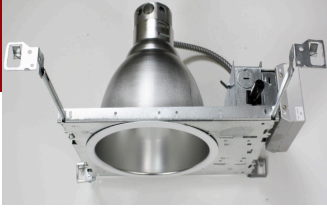

## FEATURES & SPECIFICATIONS:

- 8" incandescent series.
- Available open, lensed and wall wash.
- 20 gauge galvanized frame.
- 12" bar hangers expandable to 24" standard. BH27 - 27" bars available.
- Junction box pre-wired, grounded.
- Suitable for use in damp location. Lensed fixture has Wet Location option
- Manufactured and tested to UL No.1598.