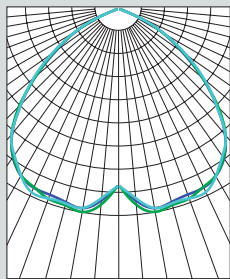

# 7" VERTICAL FLUORESCENT OPEN / WALL WASH/ LENSED

1 x 42 WATT MAX

- 6 1/2" (7") vertical lamp compact fluorescent.
- Available open, lensed, and wall wash.
- 20 gauge galvanized steel frame.
- 12" bar hangers expandable to 24" standard.
- .0625 spun aluminum reflector.
- Junction box pre-wired, grounded.
- Electronic ballast 120/277V standard.
- Ballast serviceable from the ceiling aperture.
- Suitable for use in damp location. Lensed fixture has Wet Location option
- UL listed to standard no. 1598

SIDE VIEW

TOP VIEW

DISTANCE FROM CEILING	21	13.0	DIAMETER OF CIRCLE
5.5	11	18.0	
7.5	7	23.0	
9.5	5	27.0	
11.5	3	32.0	
13.5			

CONE OF LIGHT

SP7VF142EX/7110 SG  
Efficiency: 55.1%/Spa 1.52  
Spacing: 1.31