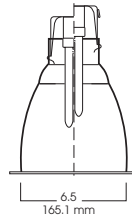

2. SPECIFY TRIM

OPEN