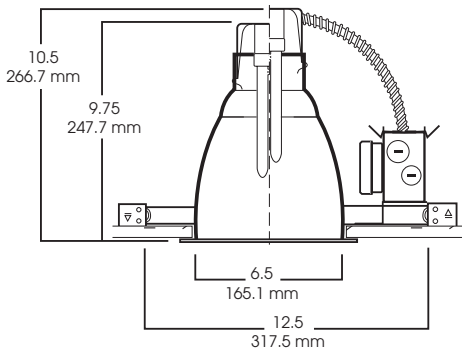

# 7" VERTICAL FLUORESCENT OPEN / WALL WASH/ LENSED

1 x 42 WATT MAX

- 6 1/2" (7") vertical lamp compact fluorescent.
- Available open, lensed, and wall wash.
- 20 gauge galvanized steel frame.
- 12" bar hangers expandable to 24" standard.
- .0625 spun aluminum reflector.
- Junction box pre-wired, grounded.
- Electronic ballast 120/277V standard.
- Ballast serviceable from the ceiling aperture.
- Suitable for use in damp location. Lensed fixture has Wet Location option
- UL listed to standard no. 1598

SIDE VIEW

TOP VIEW

DISTANCE FROM CEILING	21	13.0	DIAMETER OF CIRCLE
5.5	11	18.0	
7.5	7	23.0	
9.5	5	27.0	
11.5	3	32.0	
13.5			

CONE OF LIGHT

SP7VF142EX/7110 SG  
Efficiency: 55.1%/Spa 1.52  
Spacing: 1.31

## 3. FINISHED ORDER/SPECIFICATION

**SP7VF132 EX/7120 WS PG**

Dimensions shown are nominal. Spectrum Lighting is continually improving products and reserves the right to make changes that will not alter performance or appearance with or without written notice.