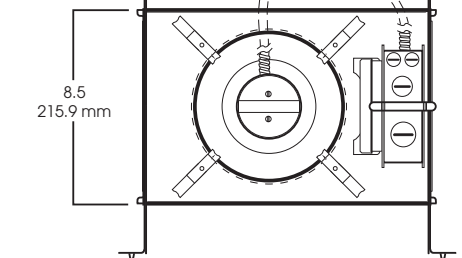

# 7" VERTICAL FLUORESCENT OPEN / WALL WASH/ LENSED

1 x 42 WATT MAX

- 6 1/2" (7") vertical lamp compact fluorescent.
- Available open, lensed, and wall wash.
- 20 gauge galvanized steel frame.
- 12" bar hangers expandable to 24" standard.
- .0625 spun aluminum reflector.
- Junction box pre-wired, grounded.
- Electronic ballast 120/277V standard.
- Ballast serviceable from the ceiling aperture.
- Suitable for use in damp location. Lensed fixture has Wet Location option
- UL listed to standard no. 1598

SIDE VIEW

TOP VIEW

DISTANCE FROM CEILING	21	13.0	DIAMETER OF CIRCLE
5.5	11	18.0	
7.5	7	23.0	
9.5	5	27.0	
11.5	3	32.0	
13.5			

CONE OF LIGHT

SP7VF142EX/7110 SG  
Efficiency: 55.1%/Spa 1.52  
Spacing: 1.31