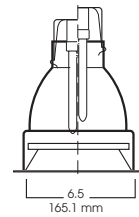

2. SPECIFY TRIM

LENSED