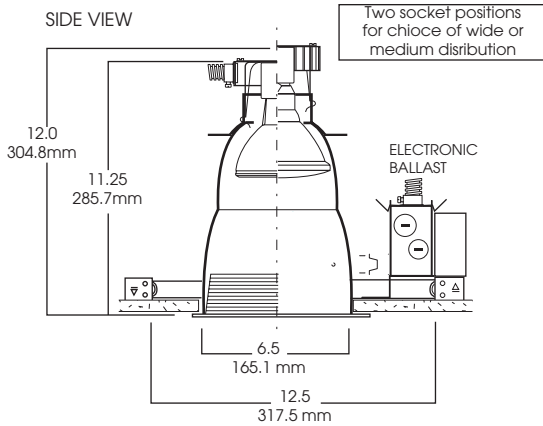

7" DEEP MH SERIES DEEP PAR30/38 OPEN REFL/BAFFLE 100 WATT MAX

7MH SPECTRUM SILVER SERIES™

- 7" MH Series.
- Available open.
- 20 gauge galvanized steel frame.
- 12" bar hangers expandable to 24" standard.
- .0625 spun aluminum reflector.
- Junction box pre-wired, grounded.
- Electronic ballast 120/277V standard.
- Ballast serviceable from the ceiling aperture.
- Suitable for use in damp location. Lensed fixture has Wet Location option.
- UL listed to standard no.1598.

1. SPECIFY FRAME

FRAME	WATTS	BALLAST	LAMP	OPTIONS
SP7MH- Spectrum Silver 7" Metal Halide	70 100	EX -120/277	PAR 38	FS-Fuse holder and fuse BH27-27" Mounting Bars (2 per set) PR-Plaster Ring 1-430 RM-Remodeler Housing 1-450 SCA-Slope Ceiling Adaptor 1-435 TBC-T-bar clips 1-475 QRS120-Quartz Restrike-120v QRS277-Quartz Restrike-277v
<u>SP7MH</u>	<u>100</u>	<u>EX</u>		<u>FS/</u>

3. FINISHED ORDER:

SP7MH100EX/7300 SG

Dimensions shown are nominal. Spectrum Lighting is continually improving products and reserves the right to make changes that will not alter performance or appearance with or without written notice.