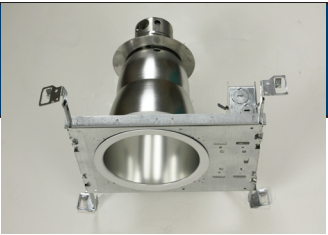

7" DEEP MH SERIES DEEP PAR30/38 OPEN REFL/BAFFLE 100 WATT MAX

7MH SPECTRUM SILVER SERIES™

- 7" MH Series.
- Available open.
- 20 gauge galvanized steel frame.
- 12" bar hangers expandable to 24" standard.
- .0625 spun aluminum reflector.
- Junction box pre-wired, grounded.
- Electronic ballast 120/277V standard.
- Ballast serviceable from the ceiling aperture.
- Suitable for use in damp location. Lensed fixture has Wet Location option.
- UL listed to standard no.1598.

1. SPECIFY FRAME

FRAME	WATTS	BALLAST	LAMP	OPTIONS
SP7MH- Spectrum Silver 7" Metal Halide	70 100	EX -120/277	PAR 38	FS-Fuse holder and fuse BH27-27" Mounting Bars (2 per set) PR-Plaster Ring 1-430 RM-Remodeler Housing 1-450 SCA-Slope Ceiling Adaptor 1-435 TBC-T-bar clips 1-475 QRS120-Quartz Restrike-120v QRS277-Quartz Restrike-277v
<u>SP7MH</u>	<u>100</u>	<u>EX</u>		<u>FS/</u>