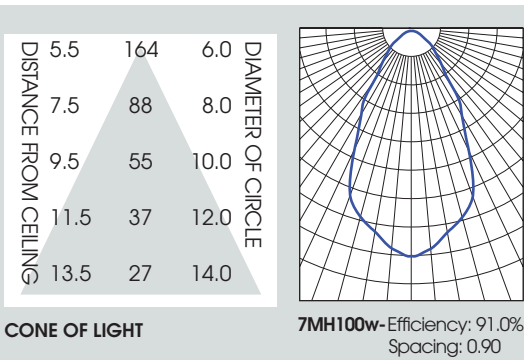

7" DEEP MH SERIES DEEP PAR30/38 OPEN REFL/BAFFLE 100 WATT MAX

7MH SPECTRUM SILVER SERIES™

- 7" MH Series.
- Available open.
- 20 gauge galvanized steel frame.
- 12" bar hangers expandable to 24" standard.
- .0625 spun aluminum reflector.
- Junction box pre-wired, grounded.
- Electronic ballast 120/277V standard.
- Ballast serviceable from the ceiling aperture.
- Suitable for use in damp location. Lensed fixture has Wet Location option.
- UL listed to standard no.1598.

1. SPECIFY FRAME

FRAME	WATTS	BALLAST	LAMP	OPTIONS
SP7MH- Spectrum Silver 7" Metal Halide	70 100	EX -120/277	PAR 38	FS-Fuse holder and fuse BH27-27" Mounting Bars (2 per set) PR-Plaster Ring 1-430 RM-Remodeler Housing 1-450 SCA-Slope Ceiling Adaptor 1-435 TBC-T-bar clips 1-475 QRS120-Quartz Restrike-120v QRS277-Quartz Restrike-277v
<u>SP7MH</u>	<u>100</u>	<u>EX</u>		<u>FS/</u>