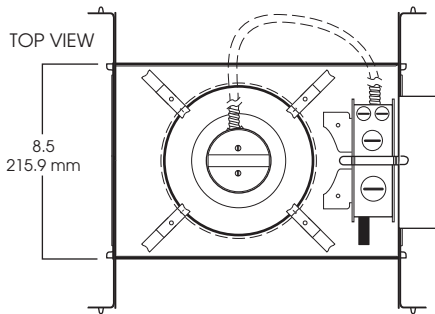

7" DEEP MH SERIES DEEP PAR30/38 OPEN REFL/BAFFLE 100 WATT MAX

7MH SPECTRUM SILVER SERIES™

- 7" MH Series.
- Available open.
- 20 gauge galvanized steel frame.
- 12" bar hangers expandable to 24" standard.
- .0625 spun aluminum reflector.
- Junction box pre-wired, grounded.
- Electronic ballast 120/277V standard.
- Ballast serviceable from the ceiling aperture.
- Suitable for use in damp location. Lensed fixture has Wet Location option.
- UL listed to standard no.1598.

1. SPECIFY FRAME

FRAME	WATTS	BALLAST	LAMP	OPTIONS
SP7MH- Spectrum Silver 7" Metal Halide	70 100	EX -120/277	PAR 38	FS-Fuse holder and fuse BH27-27" Mounting Bars (2 per set) PR-Plaster Ring 1-430 RM-Remodeler Housing 1-450 SCA-Slope Ceiling Adaptor 1-435 TBC-T-bar clips 1-475 QRS120-Quartz Restrike-120v QRS277-Quartz Restrike-277v
<u>SP7MH</u>	<u>100</u>	<u>EX</u>		<u>FS/</u>