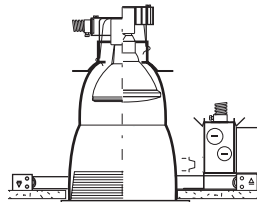

2. SPECIFY TRIM

OPEN

TRIM #	FINISH	OPTIONS
7300	SG-Soft Glow CL-Clear Alzak GO-Gold Alzak HZ-Haze PW-Pewter UM-Umber Alzak WE-Wheat Alzak BL-Black Finish WH-White Finish PF-Polished Flange	PF-Polished Flange BF-Black Flange BB-Black Micro Baffle WB-White Micro Baffle
<u>7300 SG</u>		<u>PF</u>

3. FINISHED ORDER:

SP7MH100EX/7300 SG

Dimensions shown are nominal. Spectrum Lighting is continually improving products and reserves the right to make changes that will not alter performance or appearance with or without written notice.