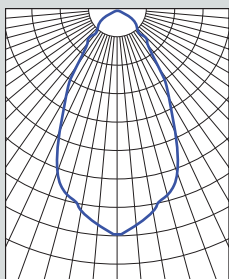

# 7" SHALLOW MH SERIES OPEN/WALL WASH/LENS 100 WATT MAX

**7MH**  
**SPECTRUM**  
SILVER SERIES™

- 7" Metal halide down light series.
- Available Open, wall wash, lensed.
- 20 gauge galvanized steel frame.
- 12" bar hangers expandable to 24" standard.
- .0625 spun aluminum reflector.
- Junction box pre-wired, grounded.
- Electronic ballast 120/277V standard.
- Ballast serviceable from the ceiling aperture.
- Suitable for use in damp location. Lensed fixture has Wet Location option.
- UL listed to standard no. 1598.

DISTANCE FROM CEILING		DIAMETER OF CIRCLE
5.5	167	6.0
7.5	90	8.0
9.5	56	11.0
11.5	38	13.0
13.5	28	15.0

**CONE OF LIGHT**

7MH100w-Efficiency: 93.0%  
Spacing: 0.90