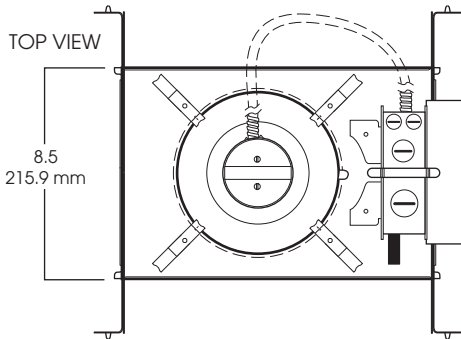

# 7" SHALLOW MH SERIES OPEN/WALL WASH/LENS 100 WATT MAX

**7MH**  
**SPECTRUM**  
SILVER SERIES™

- 7" Metal halide down light series.
- Available Open, wall wash, lensed.
- 20 gauge galvanized steel frame.
- 12" bar hangers expandable to 24" standard.
- .0625 spun aluminum reflector.
- Junction box pre-wired, grounded.
- Electronic ballast 120/277V standard.
- Ballast serviceable from the ceiling aperture.
- Suitable for use in damp location. Lensed fixture has Wet Location option.
- UL listed to standard no. 1598.

DISTANCE FROM CEILING		DIAMETER OF CIRCLE
5.5	167	6.0
7.5	90	8.0
9.5	56	11.0
11.5	38	13.0
13.5	28	15.0

**CONE OF LIGHT**

7MH100w-Efficiency: 93.0%  
Spacing: 0.90