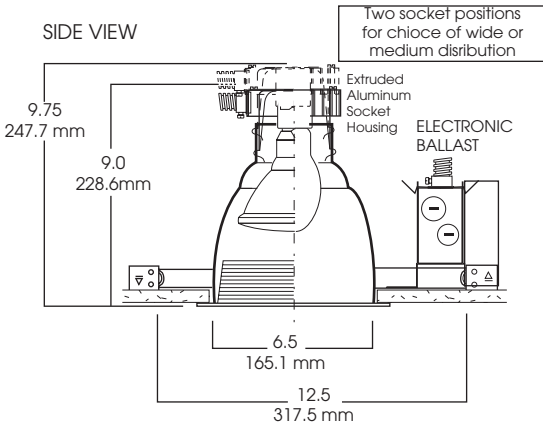

# 7" SHALLOW MH SERIES OPEN/WALL WASH/LENS 100 WATT MAX

**7MH**  
**SPECTRUM**  
SILVER SERIES™

- 7" Metal halide down light series.
- Available Open, wall wash, lensed.
- 20 gauge galvanized steel frame.
- 12" bar hangers expandable to 24" standard.
- .0625 spun aluminum reflector.
- Junction box pre-wired, grounded.
- Electronic ballast 120/277V standard.
- Ballast serviceable from the ceiling aperture.
- Suitable for use in damp location. Lensed fixture has Wet Location option.
- UL listed to standard no. 1598.

DISTANCE FROM CEILING		DIAMETER OF CIRCLE
5.5	167	6.0
7.5	90	8.0
9.5	56	11.0
11.5	38	13.0
13.5	28	15.0

**CONE OF LIGHT**

7MH100w-Efficiency: 93.0%  
Spacing: 0.90