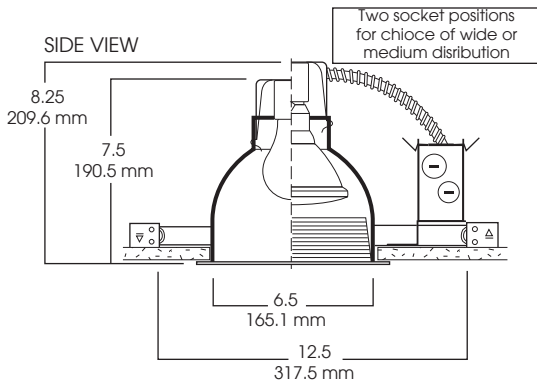

7" SHALLOW MH SERIES REGRESSED/BAFFLE LENS SPLAY 100 W MAX (PAR-20/30 OR ED17)

- 7" HS Series.
- Available open, and lensed.
- 20 gauge galvanized steel frame.
- 12" bar hangers expandable to 24" standard.
- .0625 spun aluminum reflector.
- Junction box pre-wired, grounded.
- Electronic ballast 120/277V standard.
- Ballast serviceable from the ceiling aperture.
- Suitable for use in damp location. Lensed fixture has Wet Location option.
- UL listed to standard no. 1598.

1. SPECIFY FRAME

FRAME	WATTS	BALLAST	LAMP	OPTIONS
SP7MH-	20	EX -Electronic, multi-volt 120v thru 277v	PAR20	FS -Fuse holder and fuse
Spectrum Silver 7"	39		PAR 38	BH27 -27" Mounting Bars (2 per set)
Metal Halide	50		ED17	PR -Plaster Ring 1-430
	70		(50,100 WATT)	RM -Remodeler Housing 1-450
	100			SCA -Slope Ceiling Adaptor 1-435
				TBC -T-bar clips 1-475
				QRS120 -Quartz Restrike-120v
				QRS277 -Quartz Restrike-277v
SP7MH	39	EX	ED17	

3. FINISHED ORDER:

SP7MH70EX/7150 CL

Dimensions shown are nominal. Spectrum Lighting is continually improving products and reserves the right to make changes that will not alter performance or appearance with or without written notice.