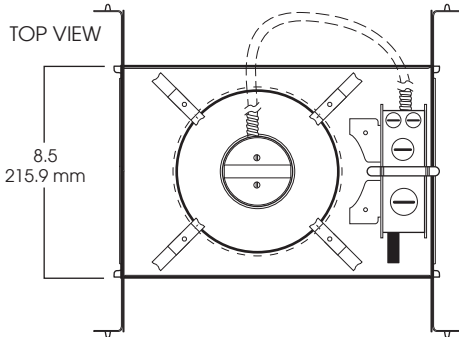

7" SHALLOW MH SERIES REGRESSED/BAFFLE LENS SPLAY 100 W MAX (PAR-20/30 OR ED17)

- 7" HS Series.
- Available open, and lensed.
- 20 gauge galvanized steel frame.
- 12" bar hangers expandable to 24" standard.
- .0625 spun aluminum reflector.
- Junction box pre-wired, grounded.
- Electronic ballast 120/277V standard.
- Ballast serviceable from the ceiling aperture.
- Suitable for use in damp location. Lensed fixture has Wet Location option.
- UL listed to standard no. 1598.

1. SPECIFY FRAME

FRAME	WATTS	BALLAST	LAMP	OPTIONS
SP7MH-	20	EX -Electronic, multi-volt 120v thru 277v	PAR20	FS -Fuse holder and fuse
Spectrum Silver 7"	39		PAR 38	BH27 -27" Mounting Bars (2 per set)
Metal Halide	50		ED17	PR -Plaster Ring 1-430
	70		(50,100 WATT)	RM -Remodeler Housing 1-450
	100			SCA -Slope Ceiling Adaptor 1-435
				TBC -T-bar clips 1-475
				QRS120 -Quartz Restrike-120v
				QRS277 -Quartz Restrike-277v
SP7MH	39	EX	ED17	

3. FINISHED ORDER:

SP7MH70EX/7150 CL

Dimensions shown are nominal. Spectrum Lighting is continually improving products and reserves the right to make changes that will not alter performance or appearance with or without written notice.