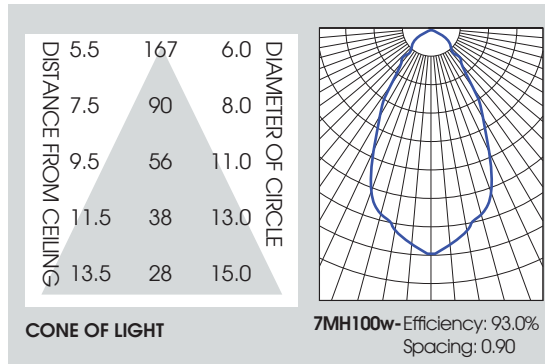

7" SHALLOW MH SERIES REGRESSED/BAFFLE LENS SPLAY 100 W MAX (PAR-20/30 OR ED17)

- 7" HS Series.
- Available open, and lensed.
- 20 gauge galvanized steel frame.
- 12" bar hangers expandable to 24" standard.
- .0625 spun aluminum reflector.
- Junction box pre-wired, grounded.
- Electronic ballast 120/277V standard.
- Ballast serviceable from the ceiling aperture.
- Suitable for use in damp location. Lensed fixture has Wet Location option.
- UL listed to standard no. 1598.