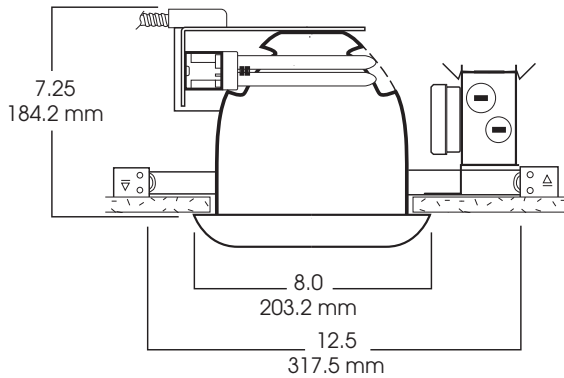

7" HORIZONTAL FLUORESCENT SHOWER LIGHT/WET LOCATION

2 x 26 WATT / 1 x 42 WATT MAX

7HF
SPECTRUM
SILVER SERIES™

- 7" horizontal lamp compact fluorescent.
- 20 gauge galvanized steel frame.
- 12" bar hangers expandable to 24" standard.
- .0625 spun aluminum reflector.
- Junction box pre-wired, grounded.
- Electronic ballast 120/277V standard.
- Ballast serviceable from the ceiling aperture.
- Lensed fixture is Wet Location listed.
- UL listed to standard no.1598.

SIDE VIEW