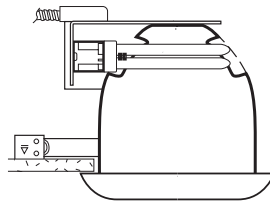

7" HORIZONTAL FLUORESCENT SHOWER LIGHT/WET LOCATION

2 x 26 WATT / 1 x 42 WATT MAX

7HF
SPECTRUM
SILVER SERIES™

DP= Drop Acrylic FAF=Flush Acrylic Fresnel

- 7" horizontal lamp compact fluorescent.
- 20 gauge galvanized steel frame.
- 12" bar hangers expandable to 24" standard.
- .0625 spun aluminum reflector.
- Junction box pre-wired, grounded.
- Electronic ballast 120/277V standard.
- Ballast serviceable from the ceiling aperture.
- Lensed fixture is Wet Location listed.
- UL listed to standard no.1598.

SIDE VIEW

TOP VIEW

1. SPECIFY FRAME

FRAME	WATTS	BALLAST	OPTIONS
SP7HF	2 QUAD	EX -Electronic 120/277 (standard)	EM -Emergency battery pack (specify voltage)
Spectrum	13	DA1 -Advance Mark10™ dimming, 120v	FS -Fuse holder and fuse
Silver 7"	18	DA2 -Advance Mark 10™ powerline dimming, 277v	PR -Plaster ring (pg 1-430)
Horizontal	26	DM7 -Advance MK7 Dimming 120/277	RM -Remodler housing
	1 LAMP TT	DL1 -Lutron Compact SE™ 120v (min. dimming level 5%) ¹	BH27 -27" mounting bar
	13TT	DL2 -Lutron Compact SE™ 277v (min. dimming level 5%) ¹	TBC -T-bar clip
	18TT		
	26TT		
	32TT		
	42TT		
SP7HF	126	EX	

2. SPECIFY TRIM

LENS WET LOCATION

TRIM #	LENS OPTION
7570 Lens 2 Quad	DP -Drop Acrylic FAF -Flush Fresnel Acrylic WL -Wet Location
7670 Lens 1 TT	
7670 SG	WL

3. FINISHED ORDER:

SP7HF126EX/7670 DP WL

Dimensions shown are nominal. Spectrum Lighting is continually improving products and reserves the right to make changes that will not alter performance or appearance with or without written notice.