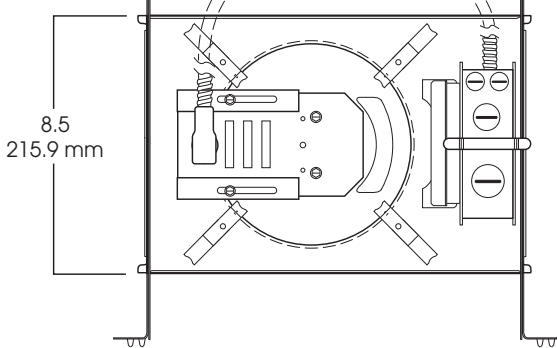

TOP VIEW

1. SPECIFY FRAME

FRAME	WATTS	BALLAST	OPTIONS
SP7HF	2 QUAD	EX-Electronic 120/277 (standard)	EM-Emergency battery pack (specify voltage)
Spectrum	13	DA1-Advance Mark10™ dimming, 120v	FS-Fuse holder and fuse
Silver 7"	18	DA2-Advance Mark 10™ powerline dimming, 277v	PR-Plaster ring (pg 1-430)
Horizontal	26	DM7-Advance MK7 Dimming 120/277	RM-Remodler housing
	1 LAMP TT	DL1-Lutron Compact SE™ 120v (min. dimming level 5%)¹	BH27-27" mounting bar
	13TT	DL2-Lutron Compact SE™ 277v (min. dimming level 5%)¹	TBC-T-bar clip
	18TT		
	26TT		
	32TT		
	42TT		
SP7HF	126	EX