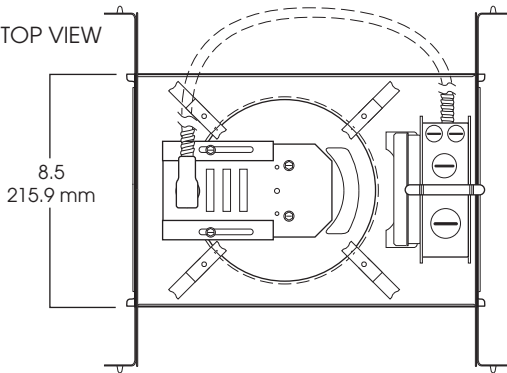

# 7" HORIZONTAL FLUORESCENT OPEN/LENS/WALL WASH

2 x 26 WATT / 1 x 42 WATT MAX

**7HF**  
**SPECTRUM**  
SILVER SERIES™

- 7" horizontal lamp compact fluorescent.
- Available open, lensed, and wall wash.
- 20 gauge galvanized steel frame.
- 12" bar hangers expandable to 24" standard.
- .0625 spun aluminum reflector.
- Junction box pre-wired, grounded.
- Electronic ballast 120/277V standard.
- Ballast serviceable from the ceiling aperture.
- Suitable for use in damp location. Lensed fixture has Wet Location option.
- UL listed to standard no.1598.

**SIDE VIEW**

**TOP VIEW**

**1. SPECIFY FRAME**

FRAME	WATTS	BALLAST	OPTIONS
<b>SP7HF</b>	2 QUAD	<b>EX</b> -Electronic 120/277 (standard)	<b>EM</b> -Emergency battery pack (specify voltage)
Spectrum	<b>13</b>	<b>DA1</b> -Advance Mark10™ dimming, 120v	<b>FS</b> -Fuse holder and fuse
Silver 7"	<b>18</b>	<b>DA2</b> -Advance Mark 10™ powerline dimming, 277v	<b>PR</b> -Plaster ring (pg 1-430)
Horizontal	<b>26</b>	<b>DM7</b> -Advance MK7 Dimming 120/277	<b>RM</b> -Remodler housing
	1 LAMP TT	<b>DL1</b> -Lutron Compact SE™ 120v (min. dimming level 5%) <sup>1</sup>	<b>BH27</b> -27" mounting bar
	<b>13TT</b>	<b>DL2</b> -Lutron Compact SE™ 277v (min. dimming level 5%) <sup>1</sup>	<b>TBC</b> -T-bar clip
	<b>18TT</b>		
	<b>26TT</b>		
	<b>32TT</b>		
	<b>42TT</b>		
<b>SP7HF</b>	<b>132</b>	<b>EX</b>	

**3. FINISHED ORDER:**

**SP7H132EX/7620 RB GL**

Dimensions shown are nominal. Spectrum Lighting is continually improving products and reserves the right to make changes that will not alter performance or appearance with or without written notice.