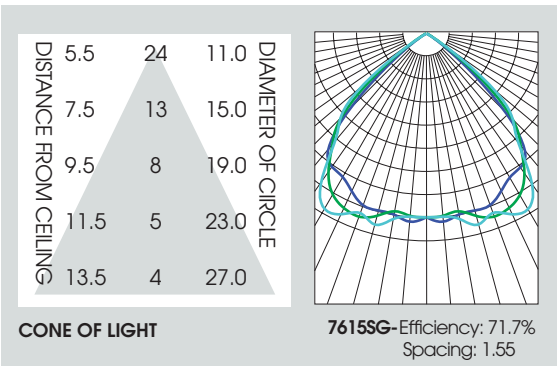

TOP VIEW

1. SPECIFY FRAME

FRAME	WATTS	BALLAST	OPTIONS
SP7HF	2 QUAD	EX-Electronic 120/277 (standard)	EM-Emergency battery pack (specify voltage)
Spectrum	13	DA1-Advance Mark10™ dimming, 120v	FS-Fuse holder and fuse
Silver 7"	18	DA2-Advance Mark 10™ powerline dimming, 277v	PR-Plaster ring (pg 1-430)
Horizontal	26	DM7-Advance MK7 Dimming 120/277	RM-Remodler housing
	1 LAMP TT	DL1-Lutron Compact SE™ 120v (min. dimming level 5%)¹	BH27-27" mounting bar
	13TT	DL2-Lutron Compact SE™ 277v (min. dimming level 5%)¹	TBC-T-bar clip
	18TT		
	26TT		
	32TT		
	42TT		
SP7HF	132	EX	

2. SPECIFY TRIM

OPEN/WALL WASH			LENSED		
TRIM #	FINISH	OPTIONS	TRIM #	SPLAY FINISH	LENS/OPTIONS
7510	SG-Soft Glow	PF-Polished Flange	7520	WS-White / White flange (standard)	PG-Prismatic Glass lens (standard)
Open 2 Quad	CL-Clear Alzak	BF-Black Flange	Lensed 2 Quad	SGS-Soft Glow/ White flange	FG-Frosted Glass
7615	GO-Gold Alzak	BB-Black Micro	7620	RB-Regressed Black baffle	FL-Fresnel Lens
Open 1TT	HZ-Haze	WB-White Micro Baffle	Lensed 1TT	RW-Regressed White baffle	GL-Clear Glass lens
7905	PW-Pewter	WB-White Micro Baffle		PF-Polished Flange	GS-Gasket
Wall Wash 2 Quad	UM-Umber Alzak	WB-White Micro Baffle		BF-Black Flange	DO-Drop Opal
7915	WE-Wheat Alzak	WB-White Micro Baffle			WL-Wet Location 1-470
Wall Wash 1TT	BL-Black Finish	WB-White Micro Baffle			XB-Cross Blade Louver
	WH-White Finish	GS-Gasket			
7615 SG			7620 WS		PG

3. FINISHED ORDER:

SP7H132EX/7620 RB GL

Dimensions shown are nominal. Spectrum Lighting is continually improving products and reserves the right to make changes that will not alter performance or appearance with or without written notice.

PROJECT:	TYPE:
CAT. NO.: