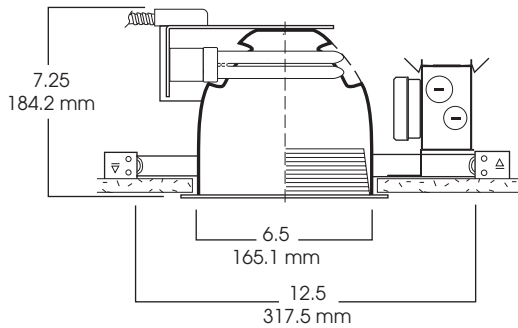

7" HORIZONTAL FLUORESCENT OPEN/LENS/WALL WASH

2 x 26 WATT / 1 x 42 WATT MAX

7HF
SPECTRUM
SILVER SERIES™

- 7" horizontal lamp compact fluorescent.
- Available open, lensed, and wall wash.
- 20 gauge galvanized steel frame.
- 12" bar hangers expandable to 24" standard.
- .0625 spun aluminum reflector.
- Junction box pre-wired, grounded.
- Electronic ballast 120/277V standard.
- Ballast serviceable from the ceiling aperture.
- Suitable for use in damp location. Lensed fixture has Wet Location option.
- UL listed to standard no.1598.

SIDE VIEW

TOP VIEW

1. SPECIFY FRAME

FRAME	WATTS	BALLAST	OPTIONS
SP7HF	2 QUAD	EX-Electronic 120/277 (standard)	EM-Emergency battery pack (specify voltage)
Spectrum	13	DA1-Advance Mark10™ dimming, 120v	FS-Fuse holder and fuse
Silver 7"	18	DA2-Advance Mark 10™ powerline dimming, 277v	PR-Plaster ring (pg 1-430)
Horizontal	26	DM7-Advance MK7 Dimming 120/277	RM-Remodler housing
	1 LAMP TT	DL1-Lutron Compact SE™ 120v (min. dimming level 5%)¹	BH27-27" mounting bar
	13TT	DL2-Lutron Compact SE™ 277v (min. dimming level 5%)¹	TBC-T-bar clip
	18TT		
	26TT		
	32TT		
	42TT		
SP7HF	132	EX	

2. SPECIFY TRIM