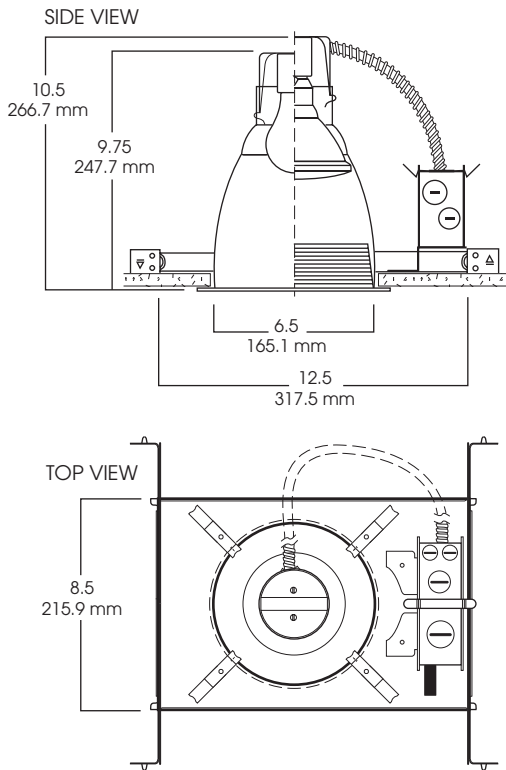

7" INCANDESCENT SERIES OPEN/ WALL WASH/ LENS 200 WATT MAX

7000A SPECTRUM SILVER SERIES™

FEATURES & SPECIFICATIONS:

- 7" incandescent series.
- Available open, Lensed and wall wash.
- 20 gauge galvanized frame.
- 12" bar hangers expandable to 24" standard. BH27 - 27" bars available.
- Junction box pre-wired, grounded.
- Suitable for use in damp location. Lensed fixture has Wet Location option
- Manufactured and tested to UL No.1598.

1. SPECIFY FRAME

FRAME	LAMPS	OPTIONS
SP7000A Spectrum Silver 7"	A19 A21 R30 PAR20 PAR30L PAR38 R40	T277 -277V TO 120V Step-Down transformer BH27 -27" Mounting Bars (2 per set) FS -Fuse holder and fuse PR -Plaster Ring 1-430 RM -Remodeler Housing (Split Frame) SCA -Slope Ceiling Adaptor 1-435 TBC -T-bar clips 1-475
SP7000A		FS

3. FINISHED ORDER/SPECIFICATION

SP7000A/7110 SG

Dimensions shown are nominal. Spectrum Lighting is continually improving products and reserves the right to make changes that will not alter performance or appearance with or without written notice.